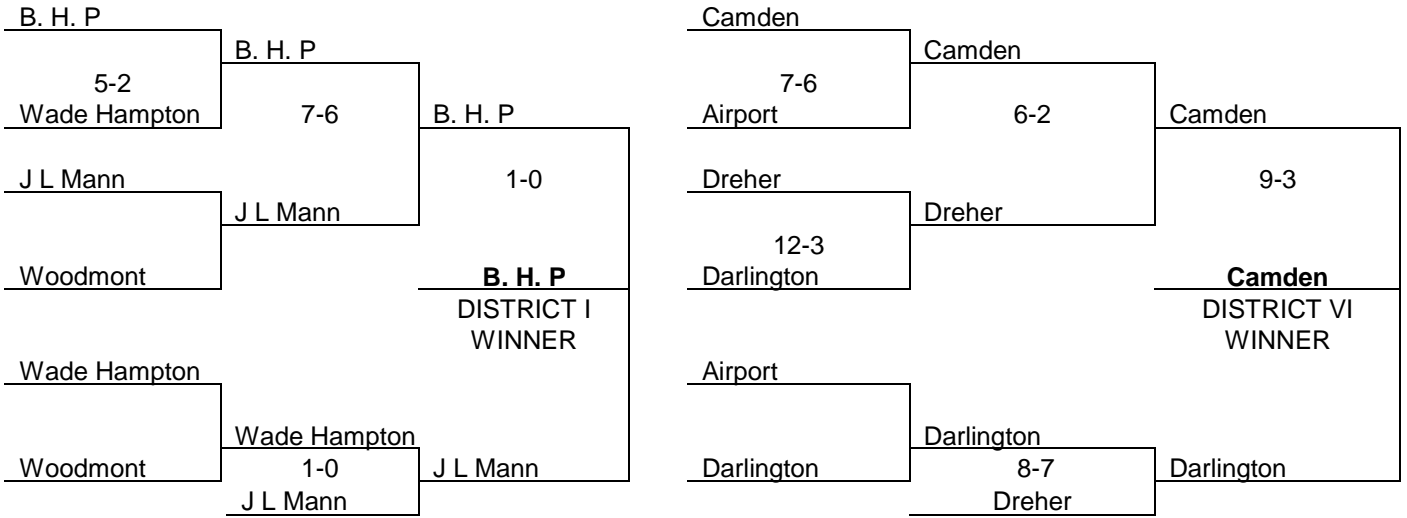

CLASS AAA BASEBALL PLAY-OFF PAIRINGS