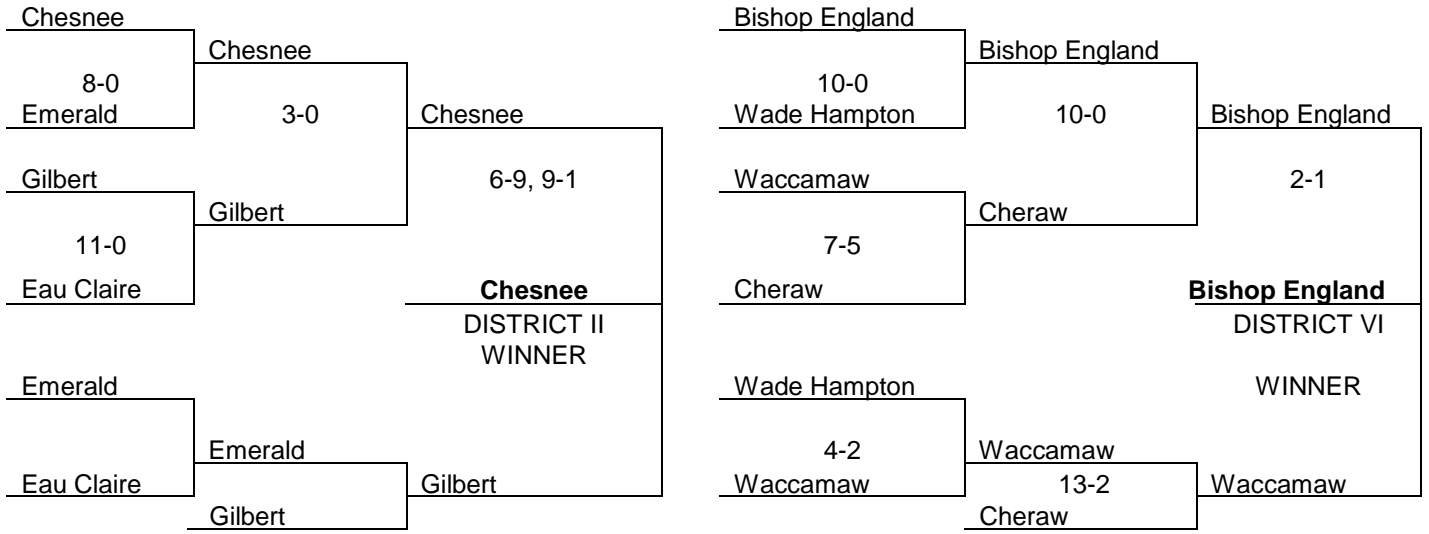

CLASS AA BASEBALL PLAY-OFF PAIRINGS