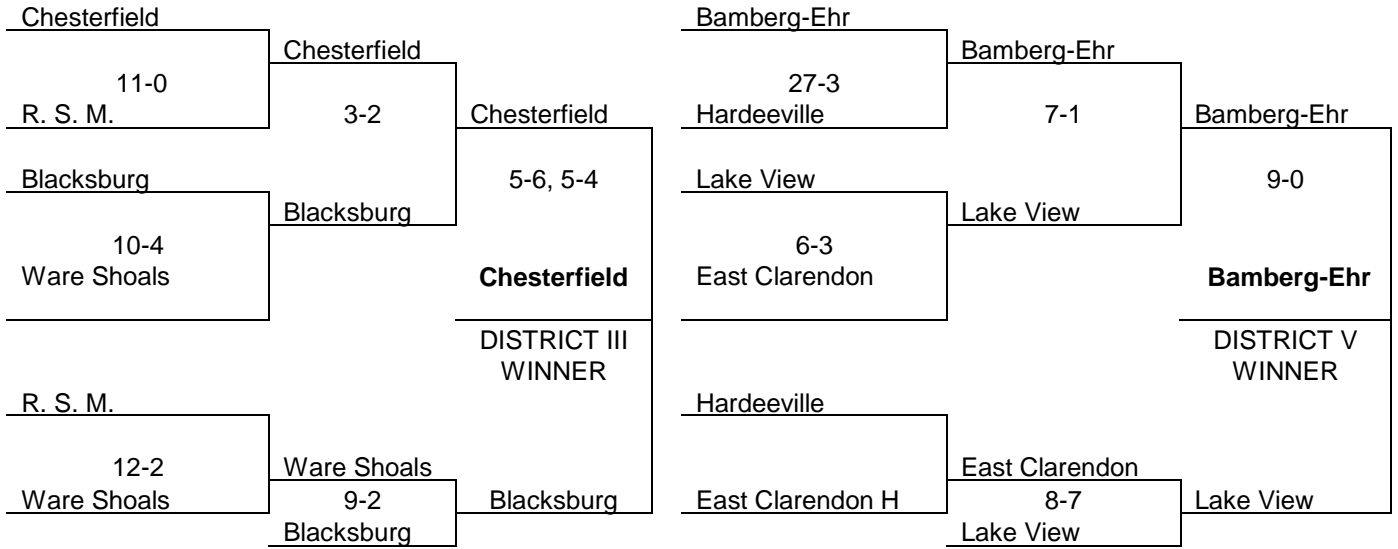

CLASS A BASEBALL PLAY-OFF PAIRINGS