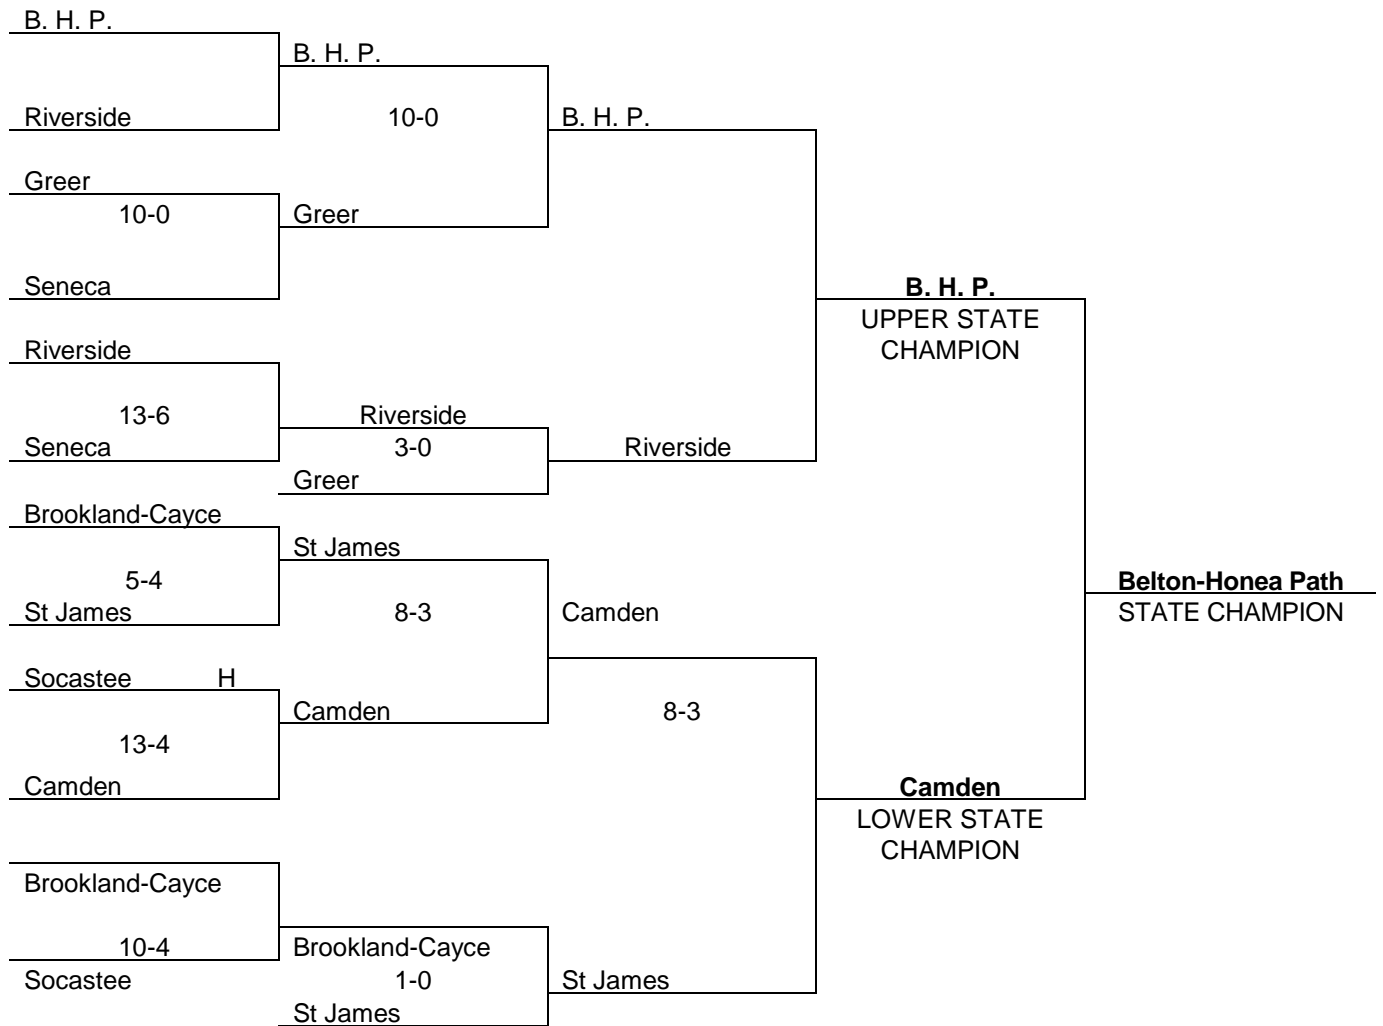

CLASS AAA BASEBALL PLAY-OFF PAIRINGS