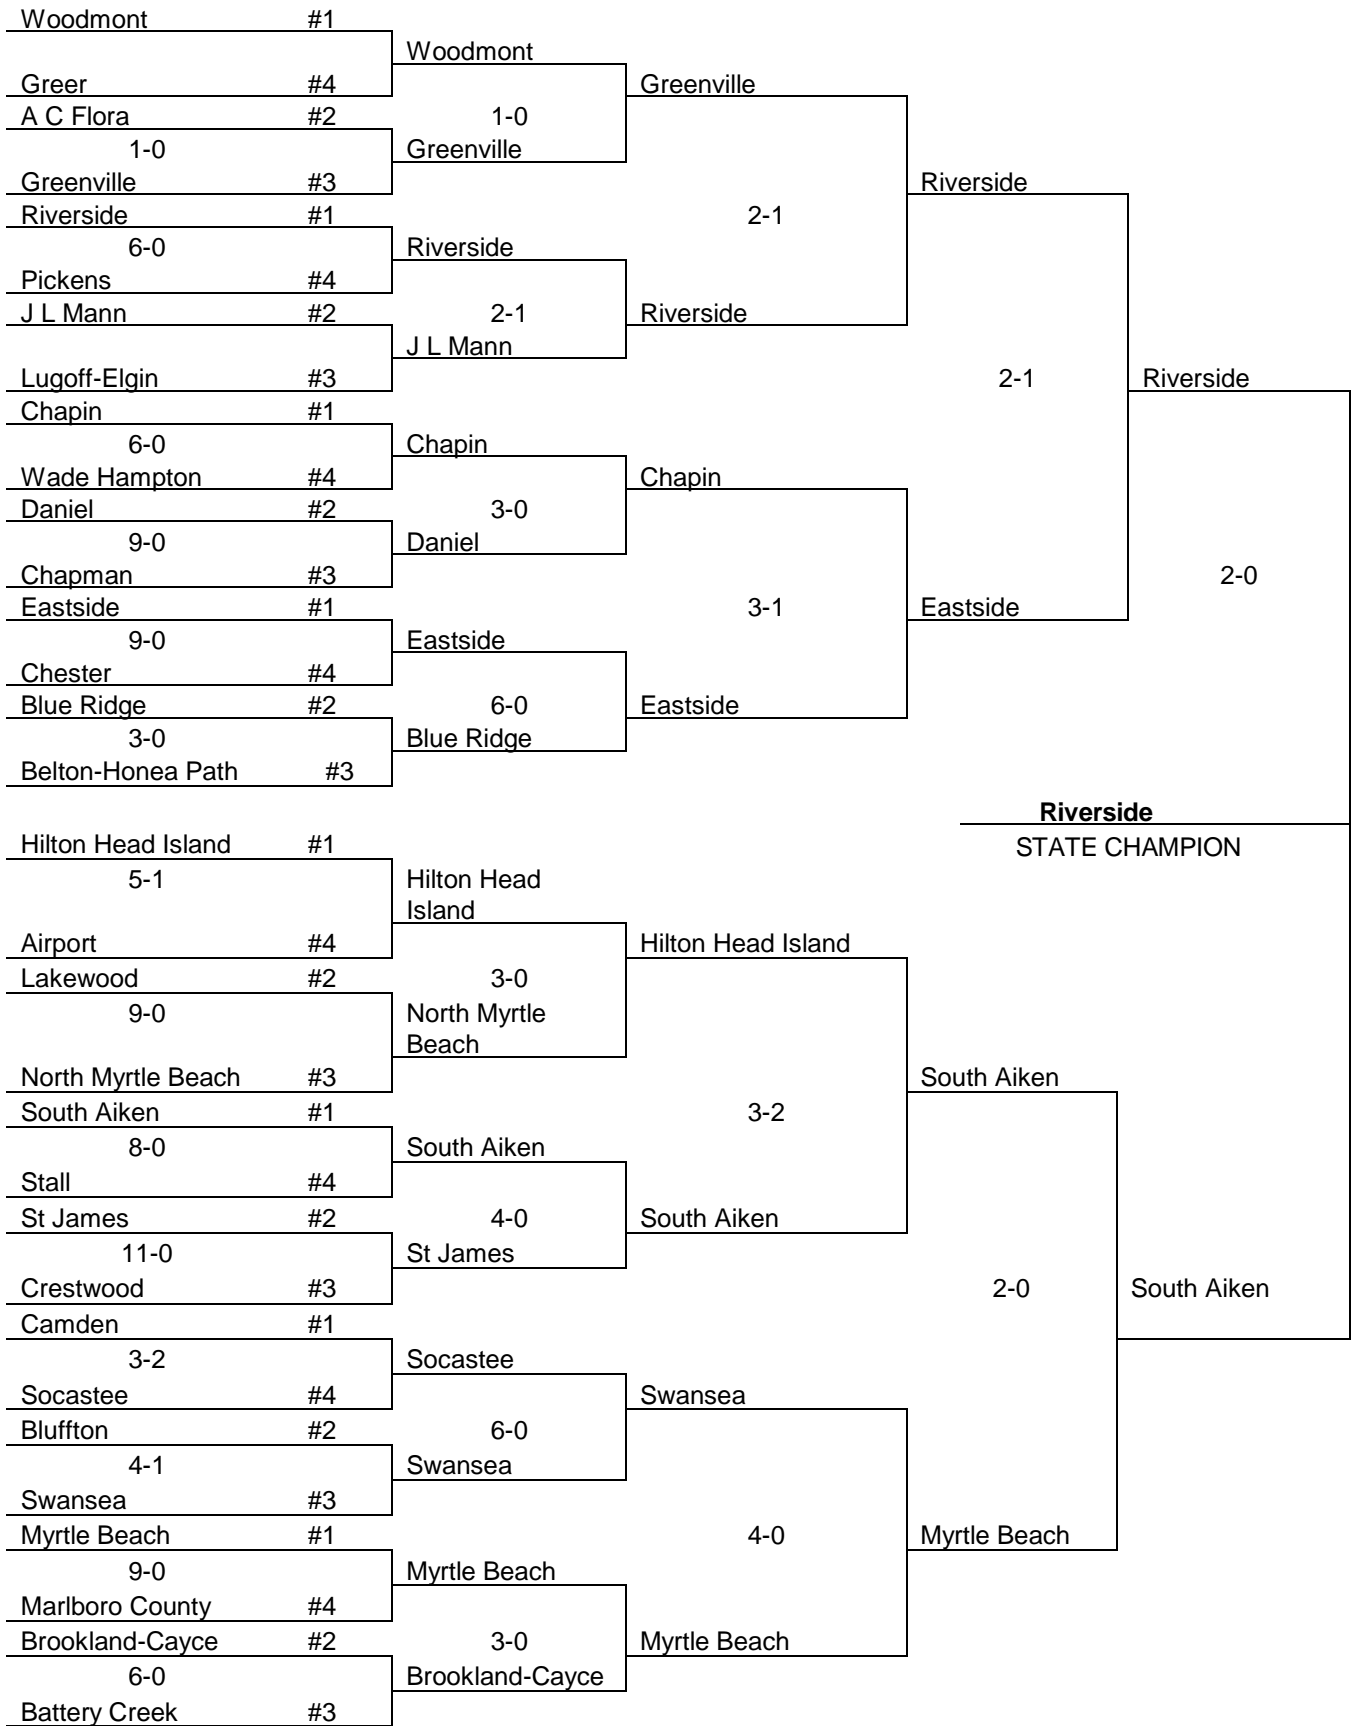

AAA GIRLS SOCCER