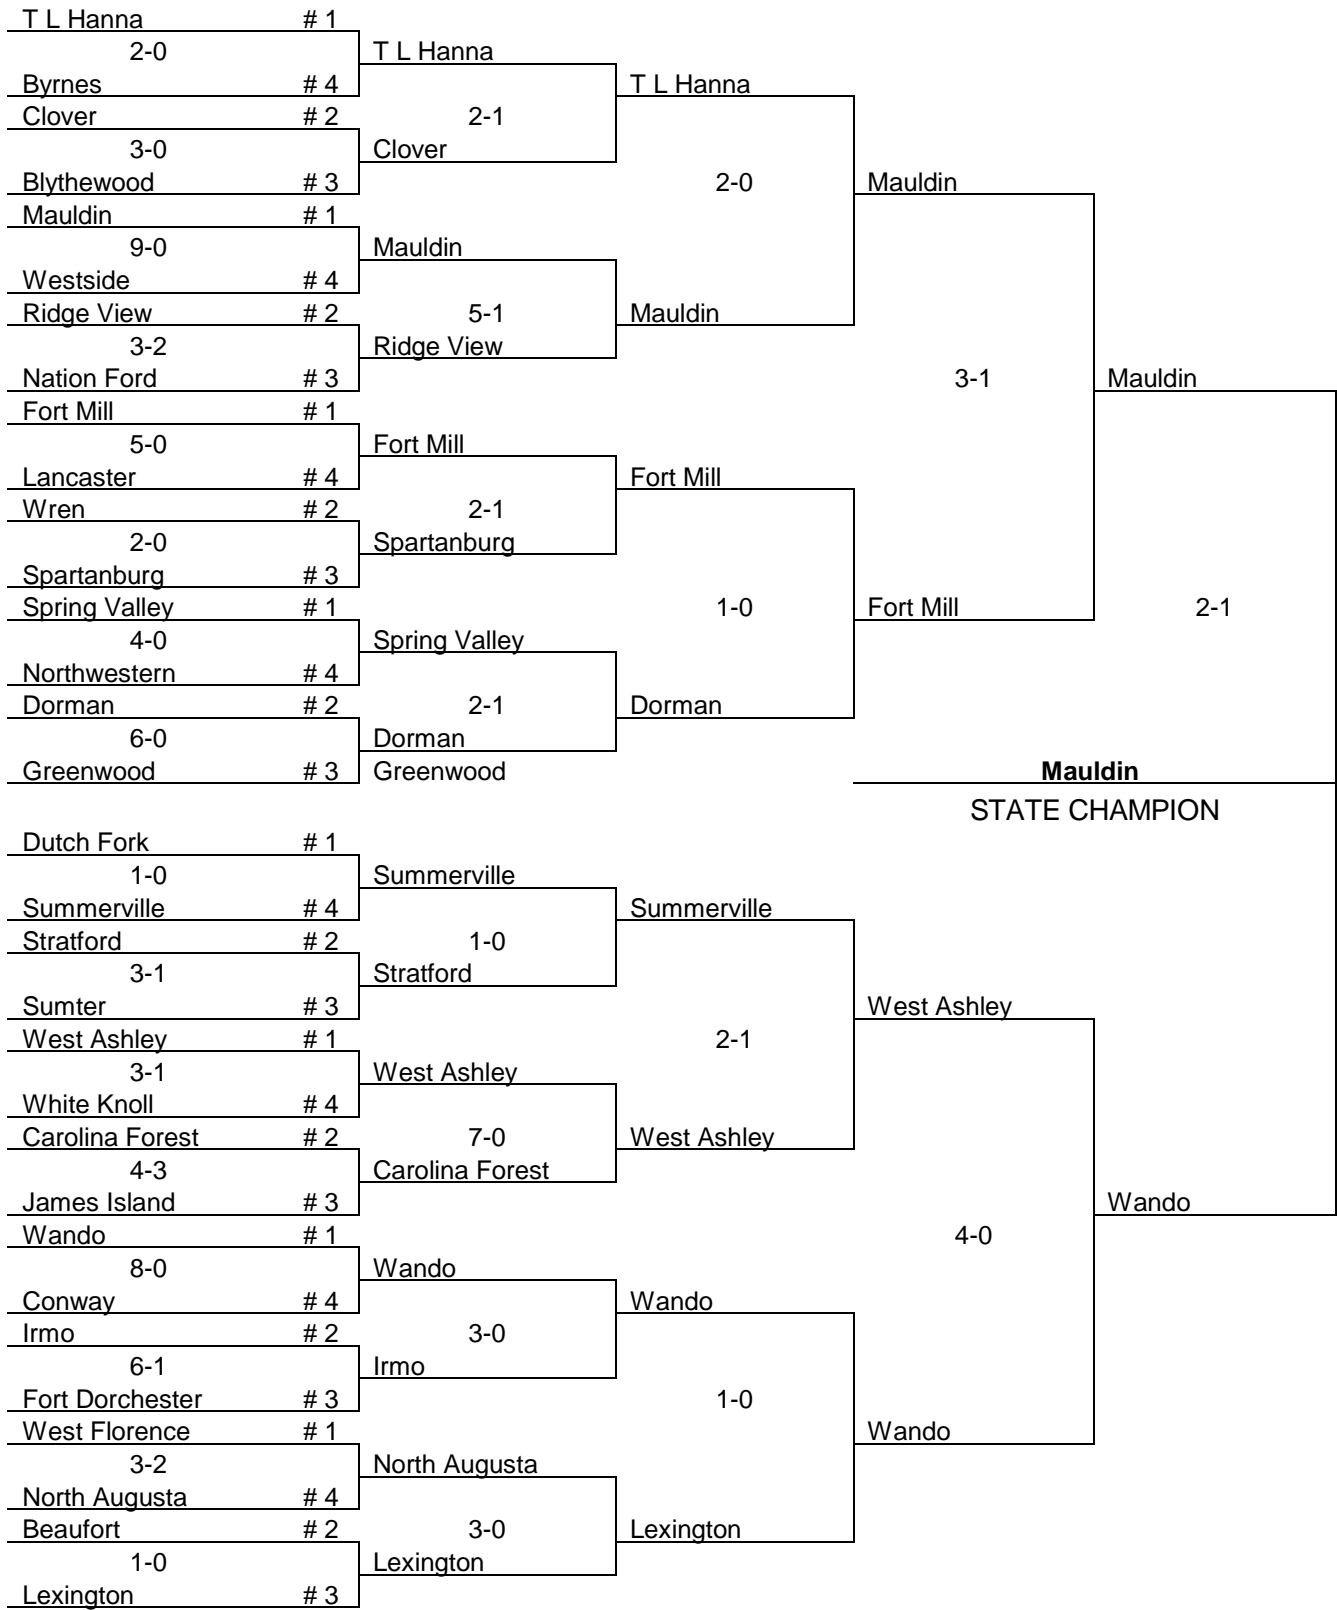

AAAA GIRLS SOCCER