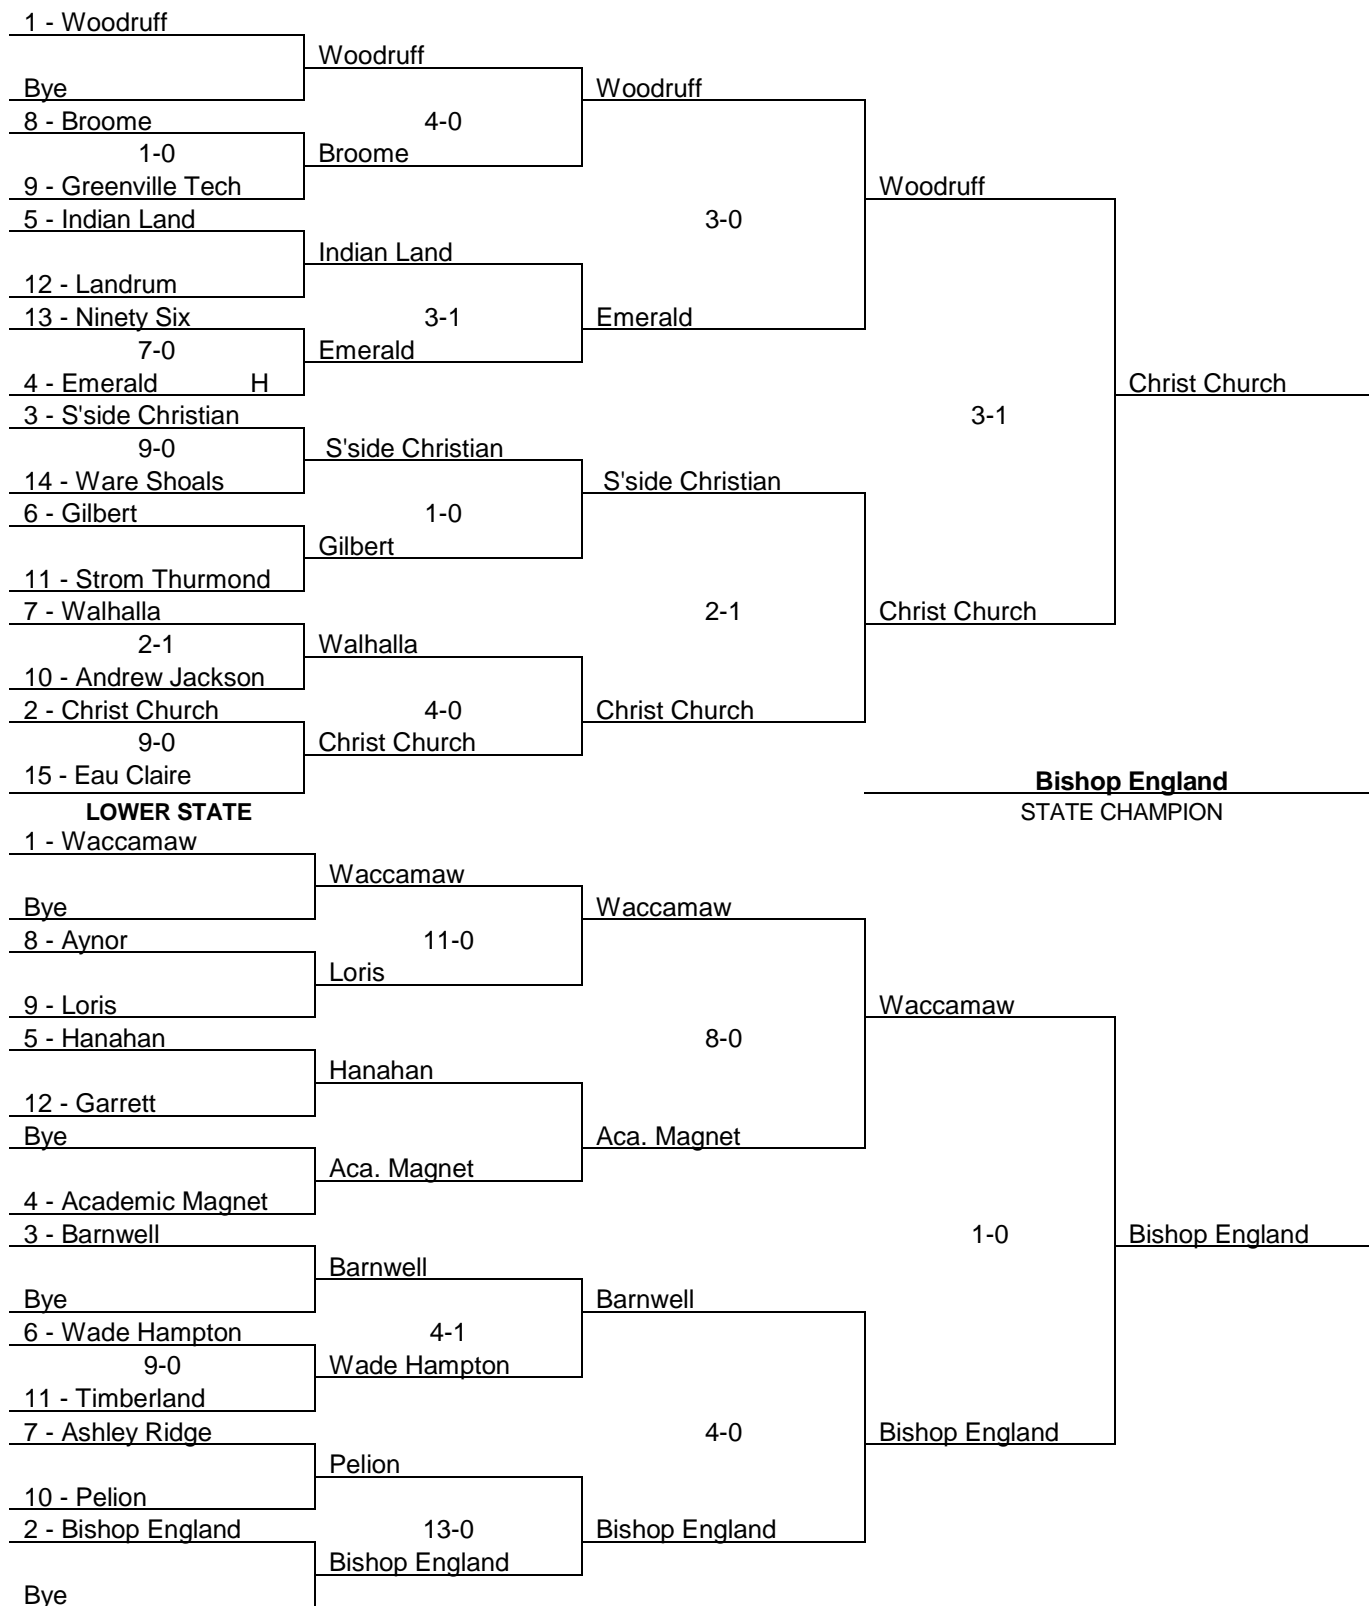

AAAA GIRLS SOCCER

AAA GIRLS SOCCER

AA GIRLS SOCCER

GIRLS STATE SOCCER TEAM CHAMPIONS (1991-09)

	<u>Champion</u>	<u>Coach</u>	<u>Runner-Up</u>	<u>Coach</u>
1990-91	Riverside	Beverly Moore	Summerville	Anthony Pelton
1991-92	Riverside	Beverly Moore	Bishop England	Memo Suarez
1992-93	Riverside	Beverly Moore	Bishop England	Memo Suarez
AA				
1999-00	Bishop England	Susan Croft	Chapin	Shannon Champ
2000-01	Christ Church	Frank Kucinic	Hanahan	Randy Learn
2001-02	Bishop England	Jim Hinchey	Christ Church	Frank Kucinic
2002-03	Bishop England	Dave Snyder	Christ Church	Frank Kucinic
2003-04	Bishop England	Dave Snyder	Chapin	John Rosier
2004-05	Bishop England	Dave Snyder	Christ Church	Frank Kucinic
2005-06	Bishop England	Dave Snyder	Southside Christian	Jeff Coppins
2006-07	Bishop England	Dave Snyder	Woodruff	Fernando Gomez
2007-08	Bishop England	Dave Snyder	Woodruff	Fernando Gomez
2008-09	Bishop England	Dave Snyder	Christ Church	Chris Nichols
AAA				
1993-94	Riverside	Beverly Moore	Bishop England	Jim Hinchey
1994-95	Riverside	Robin English	Bishop England	Jim Hinchey
1995-96	Riverside	Robin English	Bishop England	Jim Hinchey
1996-97	Riverside	William Hosea	Bishop England	Jim Hinchey
1997-98	Eastside	Roger Bachour	Bishop England	Jim Hinchey
1998-99	Riverside	William Hosea	Bishop England	Jim Hinchey
1999-00	Eastside	Roger Bachour	Brookland Cayce	Chris Nicholes
2000-01	Riverside	Terry Archenhold	A. C. Flora	Pierre Fome
2001-02	Dreher	Erik Norton	Eastside	Roger Bachour
2002-03	Eastside	Andy Robinson	West Florence	Robyn Herrens
2003-04	Riverside	Terry Archenhold	West Florence	Robyn Heffernan
2004-05	Brookland-Cayce	Ken Smith	Eastside	Andy Robinson
2005-06	Riverside	Terry Archenhold	Brookland-Cayce	Ken Smith
2006-07	Eastside	Andy Robinson	Hilton Head	Bill Grant
2007-08	Hilton Head	Larry Tavino	Riverside	Terry Archenhold
2008-09	Riverside	Terry Archenhold	South Aiken	Michael Young
AAAA				
1993-94	Wando	Beth McNeely	Mauldin	Sonja Bryant
1994-95	Wando	Scott Ferguson	Mauldin	Pam Powell
1995-96	Summerville	Ron Brady	Mauldin	Pam Powell
1996-97	Wando	Scott Ferguson	Irmo	Jessie Watson
1997-98	Mauldin	Gwynne Haun	Spring Valley	Stephen Lea
1998-99	Hillcrest	Butch Clark	Spring Valley	Stephen Lea
1999-00	Mauldin	Gwynne Armstrong	Wando	Scott Ferguson
2000-01	Richland Northeast	James Raymond	Hillcrest	Alton
2001-02	West Ashley	Drew McNeely	Mauldin	Gwynne Armstrong
2002-03	West Ashley	Drew McNeely	Mauldin	Gwynne Armstrong
2003-04	Wando	Scott Ferguson	Mauldin	Gwynne Armstrong
2004-05	West Ashley	Drew McNeely	Fort Mill	J. Finnerty
2005-06	Dorman	Josef Lorenz	Irmo	Heather Frederick
2006-07	Wando	Shannon Champ	Lexington	Chris Fryland
2007-08	Wando	Shannon Champ	Mauldin	Kevin Czar
2008-09	Mauldin	Kevin Czar	Wando	Shannon Champ