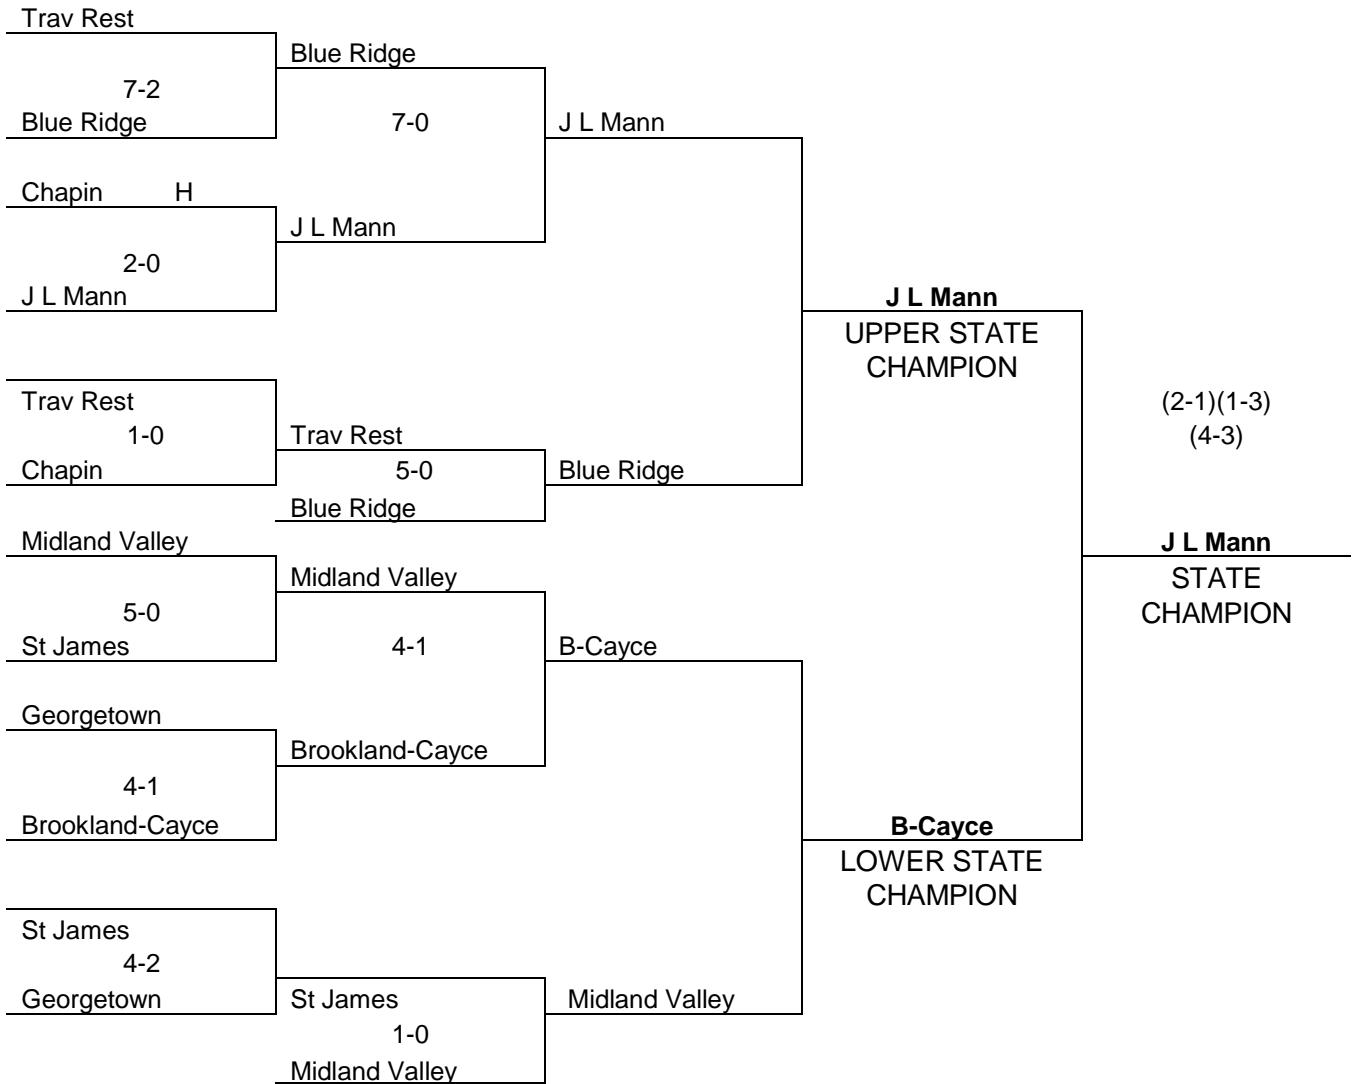

AAA SOFTBALL