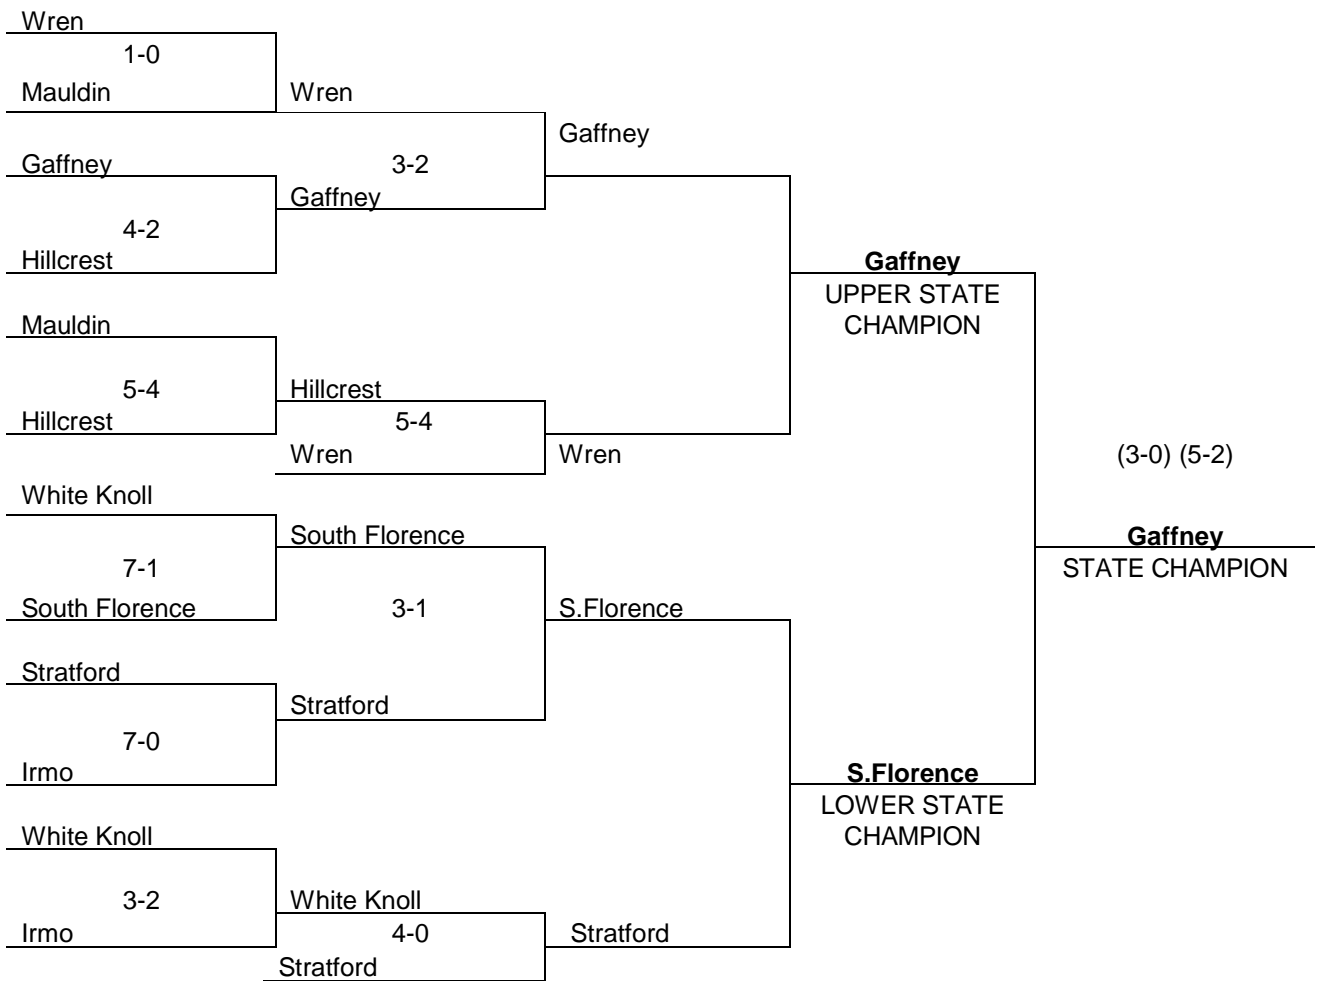

AAAA SOFTBALL

AAA SOFTBALL

AA SOFTBALL

A SOFTBALL

STATE SOFTBALL TEAM CHAMPIONS (1976 - 09)

	<u>Champion</u>	<u>Coach</u>	<u>Runner - up</u>	<u>Coach</u>
1975-76	Holly Hill	Artie Knight	Lang-Bath - Clearwater	Melanie Hutto
1976-77	Winyah	Debby Squires	Airport	Cay Kessler
1977-78	Winyah	Debby Squires	Airport	Cay Kessler
1978-79	Brookland - Cayce	Mary Ellen Lee	Airport	Cay Kessler