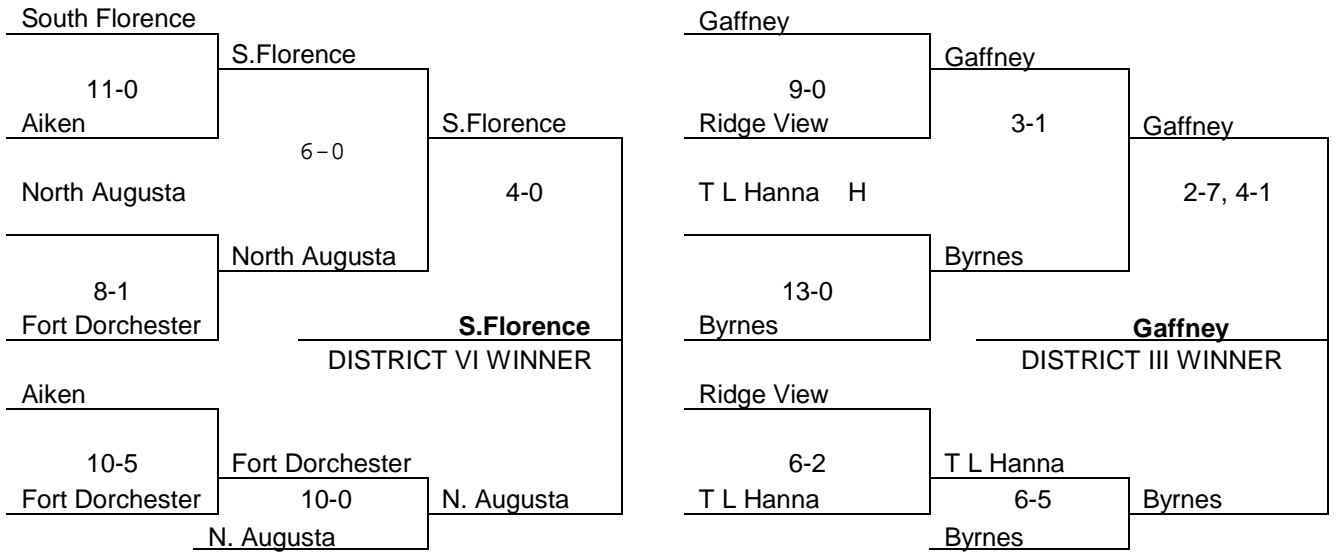

AAAA SOFTBALL

AAA SOFTBALL

AA SOFTBALL

A SOFTBALL

STATE SOFTBALL TEAM CHAMPIONS (1976 - 09)

	<u>Champion</u>	<u>Coach</u>	<u>Runner - up</u>	<u>Coach</u>
1975-76	Holly Hill	Artie Knight	Lang-Bath - Clearwater	Melanie Hutto
1976-77	Winyah	Debby Squires	Airport	Cay Kessler
1977-78	Winyah	Debby Squires	Airport	Cay Kessler
1978-79	Brookland - Cayce	Mary Ellen Lee	Airport	Cay Kessler