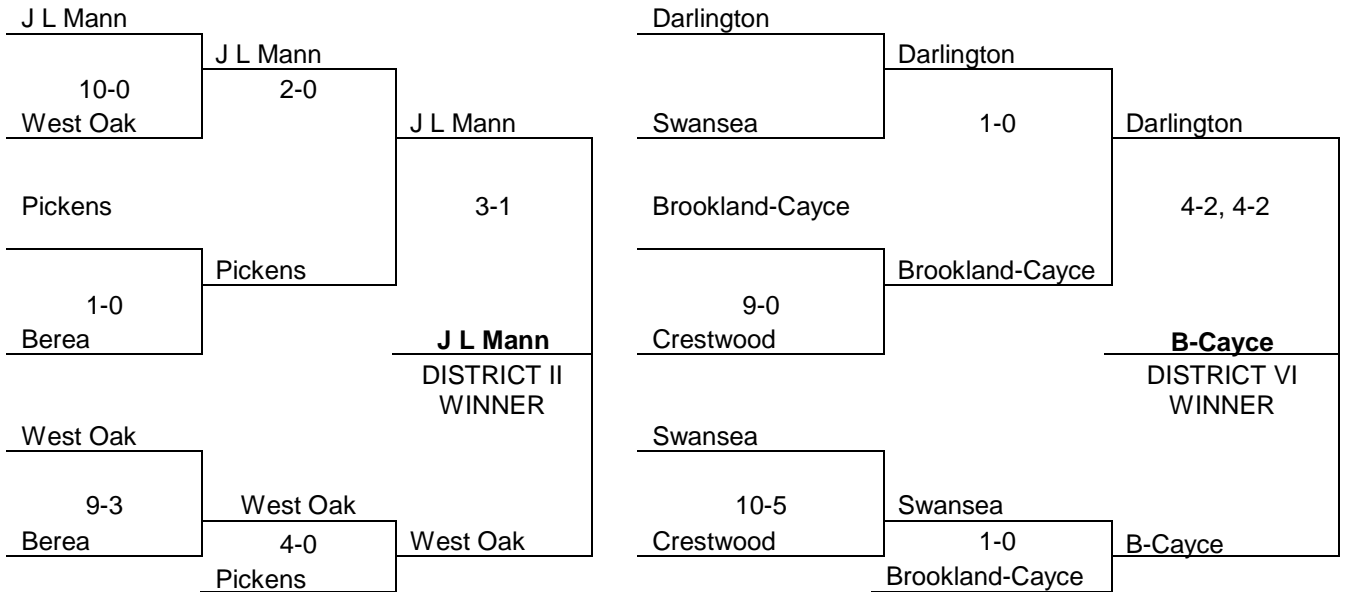

AAA SOFTBALL