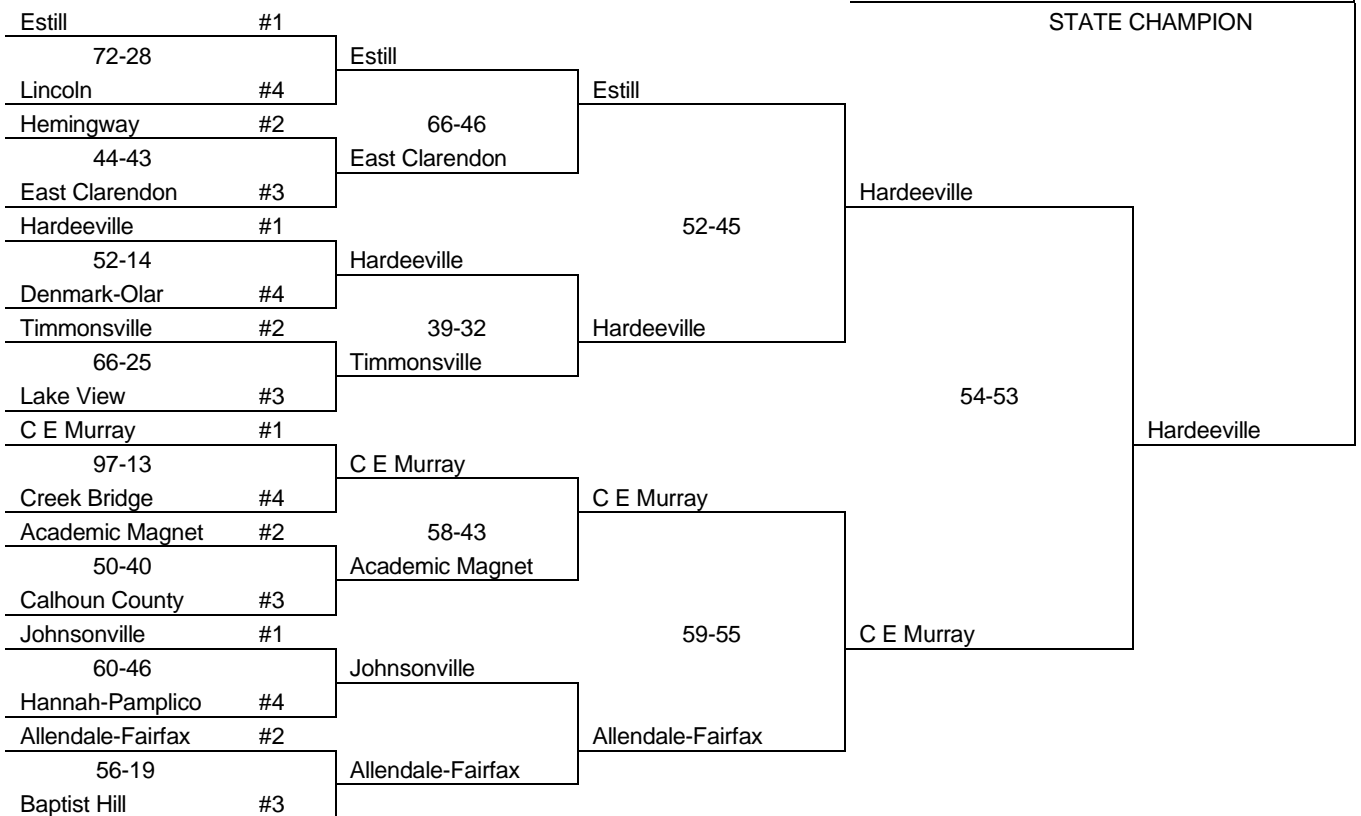

# CLASS A GIRLS BASKETBALL

7:00 pm Feb. 15

7:00 pm Feb. 18

7:00 pm Feb. 22

11:00 am Feb. 27

11:00 am March 6

## UPPER STATE

## LOWER STATE

The team with the highest region finish will host. If two teams have the same region finish, the brackets will determine the host.