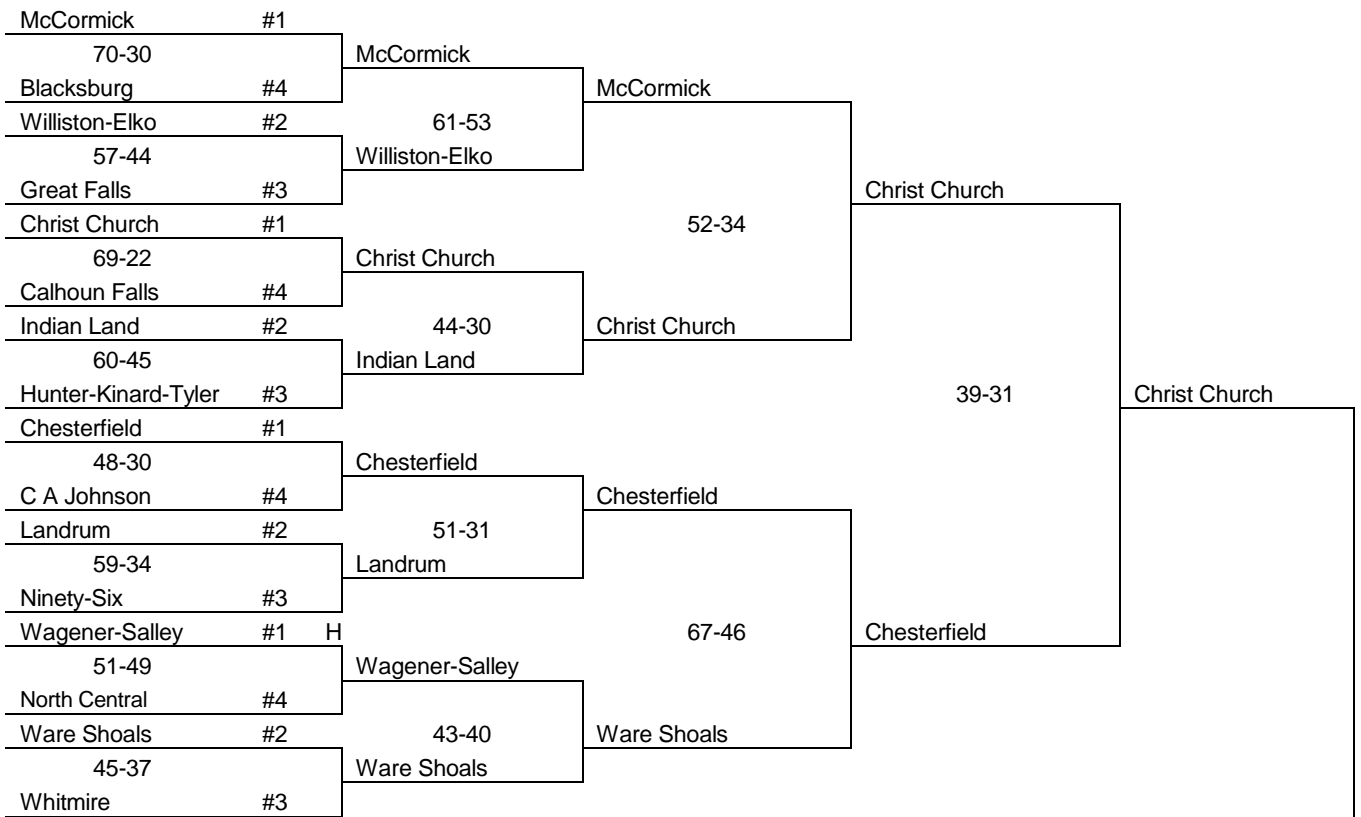

# CLASS A GIRLS BASKETBALL

7:00 pm Feb. 15

7:00 pm Feb. 18

7:00 pm Feb. 22

11:00 am Feb. 27

11:00 am March 6

## UPPER STATE

## LOWER STATE

The team with the highest region finish will host. If two teams have the same region finish, the brackets will determine the host.