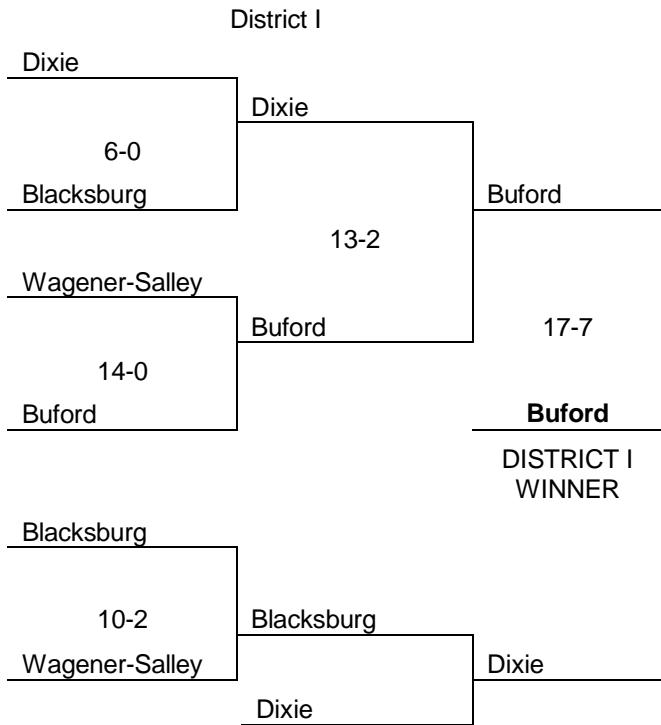

CLASS A SOFTBALL

NOTE: The higher placed team will host in games #3 and #4. In game #6 the undefeated team will host and if game #7 is played, the site will be the same as game #6 but the home team will be determined by a coin toss.