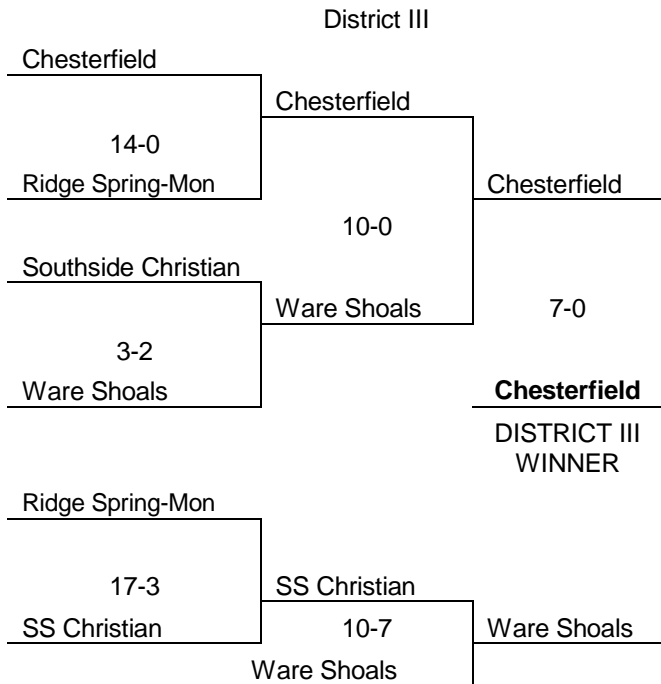

CLASS A SOFTBALL

NOTE: The higher placed team will host in games #3 and #4. In game #6 the undefeated team will host and if game #7 is played, the site will be the same as game #6 but the home team will be determined by a coin toss.