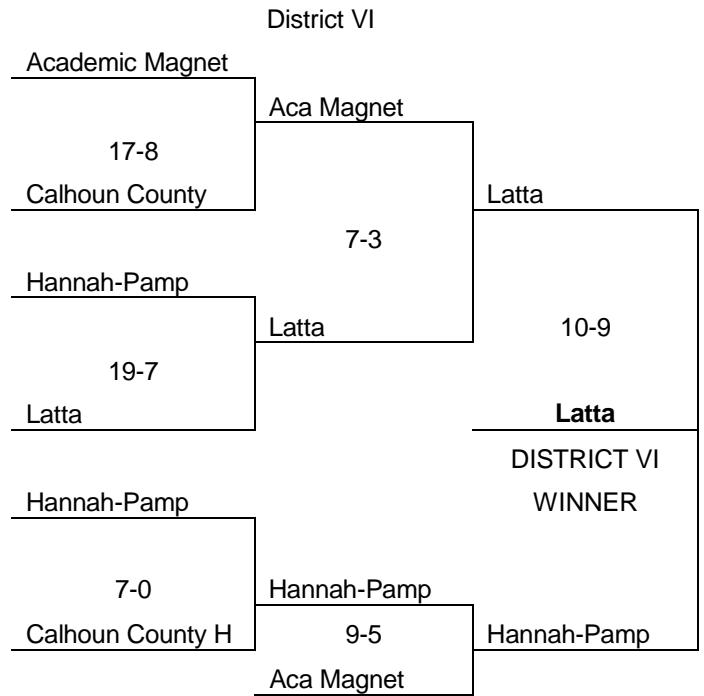

CLASS A SOFTBALL

NOTE: The higher placed team will host in games #3 and #4. In game #6 the undefeated team will host and if game #7 is played, the site will be the same as game #6 but the home team will be determined by a coin toss.