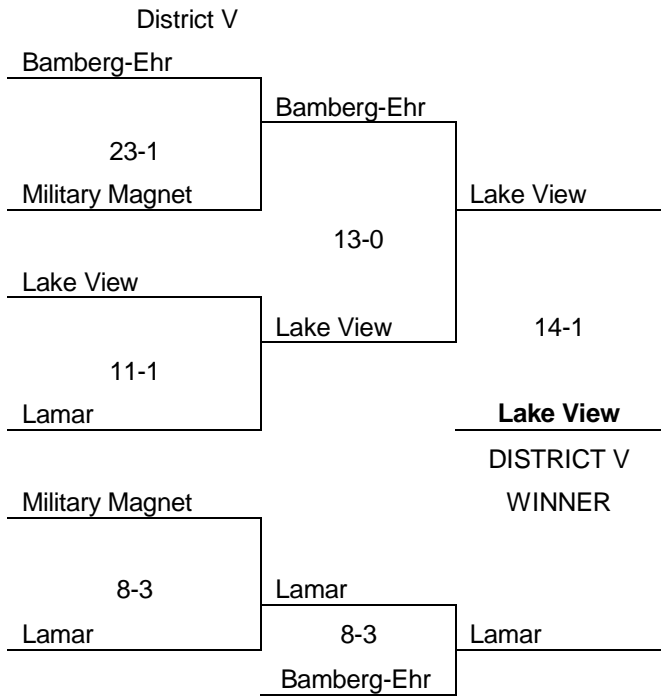

## State Final Series

Game One

Chesterfield
<b>Lake View (4-2)</b>

Game Two

<b>Chesterfield (6-0)</b>
Lake View <span style="float: right;">H</span>

Game Three (if necessary)

<b>Chesterfield (5-2)</b>
Lake View

Note: If game # 7 is played, the site will be the same as game # 6 but the home team will be determined by a coin toss.

## CLASS A SOFTBALL

NOTE: The higher placed team will host in games #3 and #4. In game #6 the undefeated team will host and if game #7 is played, the site will be the same as game #6 but the home team will be determined by a coin toss.