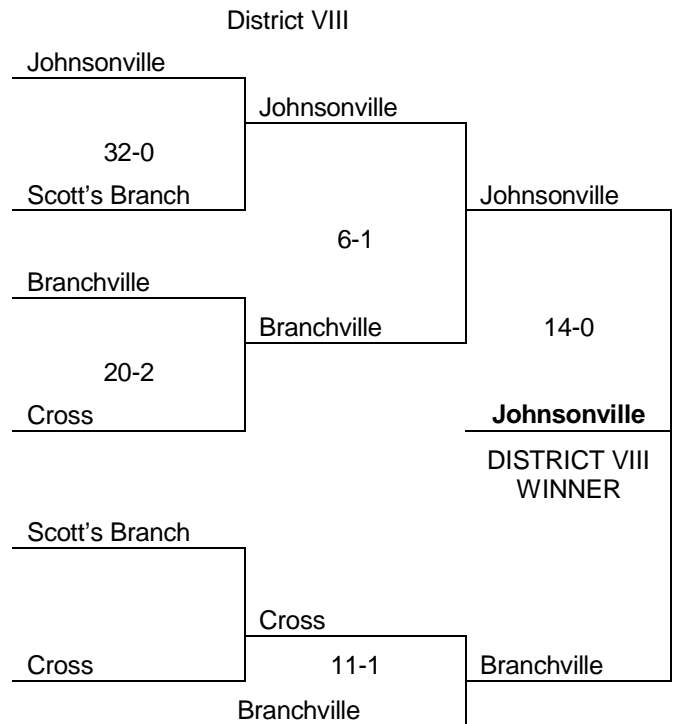

CLASS A SOFTBALL

NOTE: The higher placed team will host in games #3 and #4. In game #6 the undefeated team will host and if game #7 is played, the site will be the same as game #6 but the home team will be determined by a coin toss.