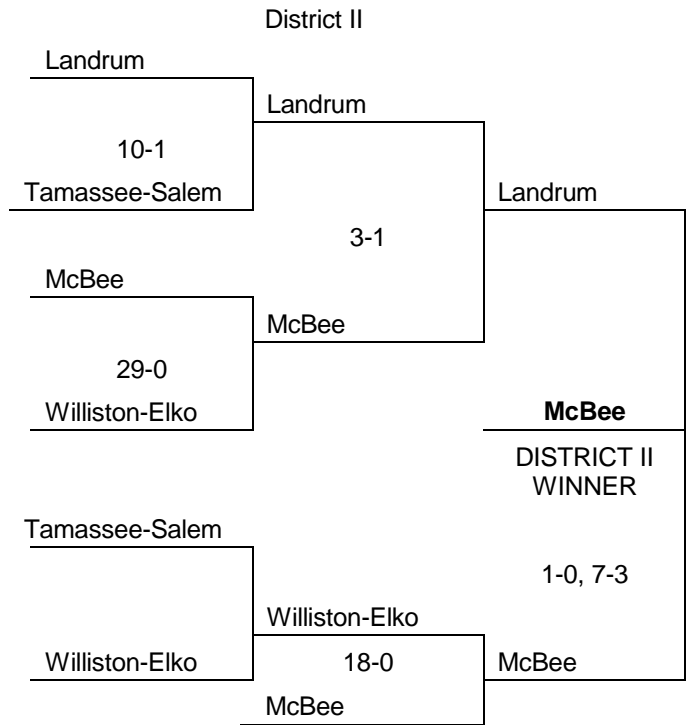

## State Final Series

Game One

Chesterfield
<b>Lake View (4-2)</b>

Game Two

<b>Chesterfield (6-0)</b>
Lake View <span style="float: right;">H</span>

Game Three (if necessary)

<b>Chesterfield (5-2)</b>
Lake View

Note: If game # 7 is played, the site will be the same as game # 6 but the home team will be determined by a coin toss.

## CLASS A SOFTBALL

NOTE: The higher placed team will host in games #3 and #4. In game #6 the undefeated team will host and if game #7 is played, the site will be the same as game #6 but the home team will be determined by a coin toss.