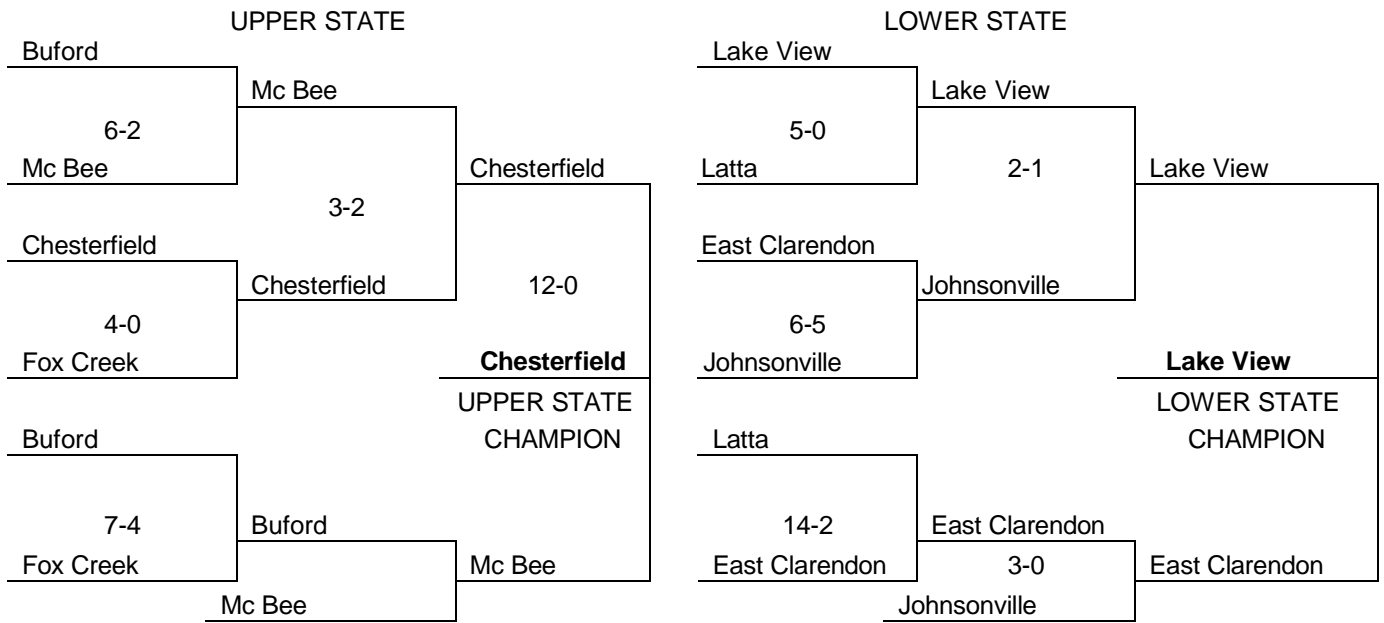

## State Final Series

Game One

Chesterfield
<b>Lake View (4-2)</b>

Game Two

<b>Chesterfield (6-0)</b>
Lake View <span style="float: right;">H</span>

Game Three (if necessary)

<b>Chesterfield (5-2)</b>
Lake View

Note: If game # 7 is played, the site will be the same as game # 6 but the home team will be determined by a coin toss.

## CLASS A SOFTBALL

NOTE: The higher placed team will host in games #3 and #4. In game #6 the undefeated team will host and if game #7 is played, the site will be the same as game #6 but the home team will be determined by a coin toss.