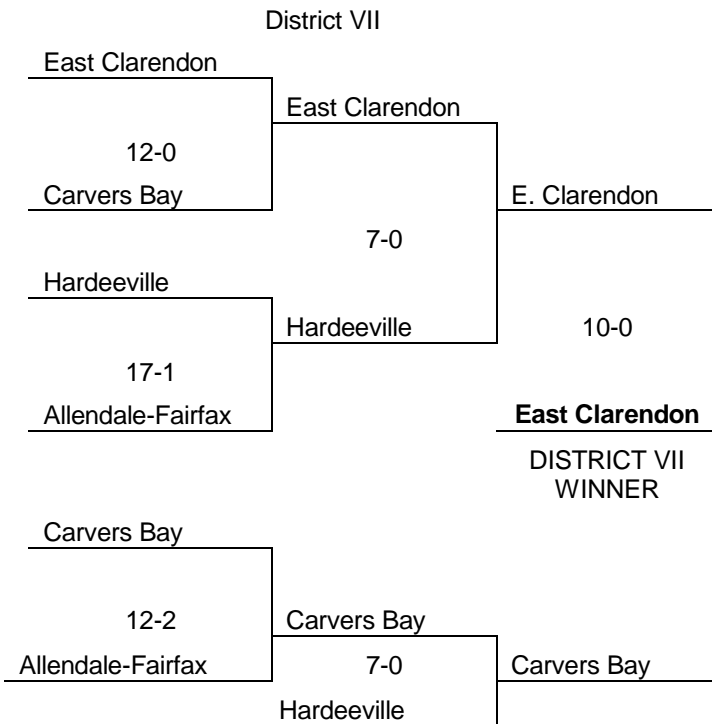

CLASS A SOFTBALL

NOTE: The higher placed team will host in games #3 and #4. In game #6 the undefeated team will host and if game #7 is played, the site will be the same as game #6 but the home team will be determined by a coin toss.