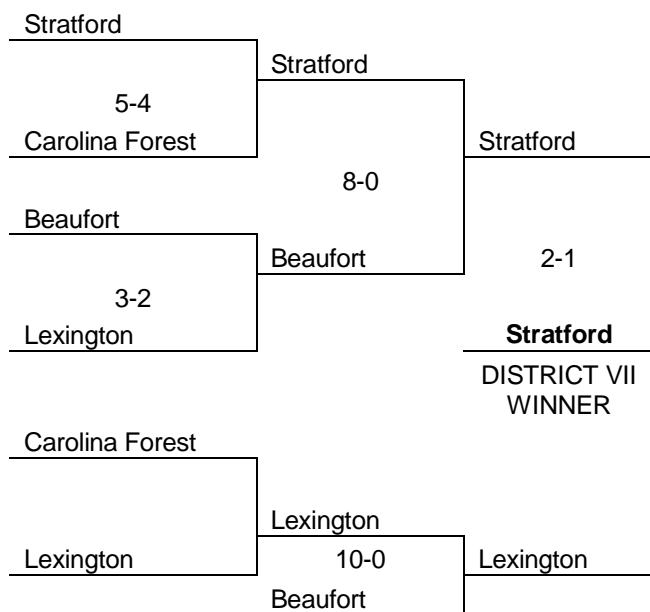

NOTE: If game #7 is played, the site will be the same as game #6 but the home team will be determined by a coin toss.

CLASS AAAA SOFTBALL

Upper State

District I

District II

District III

District IV

NOTE: The higher placed team will host in games #3, #4 and #5. In game #6 the undefeated team will host and if game #7 is played, the site will be the same as game #6 but the home team will be determined by a coin toss.

CLASS AAAA SOFTBALL

Lower State

District V

District VI

District VII

District VIII

NOTE: The higher placed team will host in games #3, #4 and #5. In game #6 the undefeated team will host and if game #7 is played, the site will be the same as game #6 but the home team will be determined by a coin toss.

Regions VII or Region VIII 4th place will advance to the play-offs and be placed appropriately (to be determined by those two regions). Region V 5th place will advance to the play-offs and be placed appropriately.