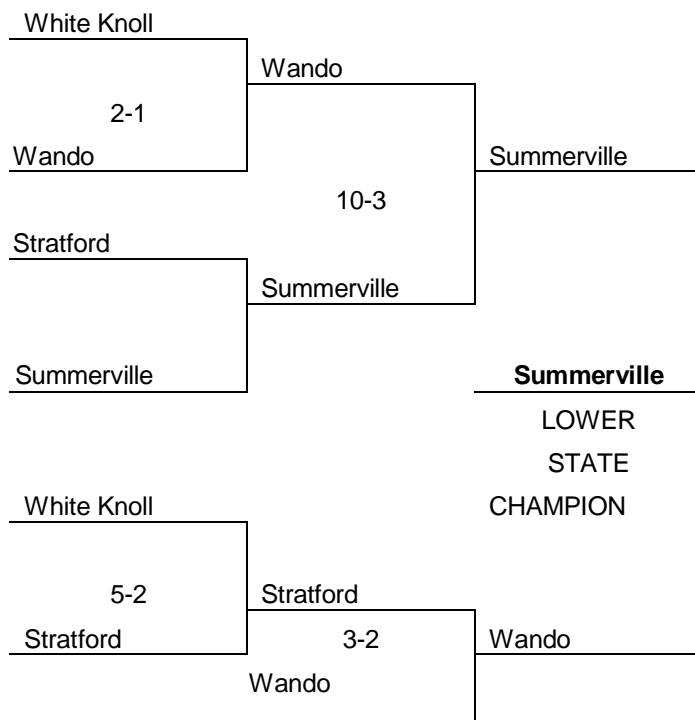

CLASS AAAA SOFTBALL

State Final Series

Game One

Mauldin (10-0)	
	Summerville

Game Two

Mauldin (6-3)	
	Summerville

UPPER STATE

LOWER STATE

NOTE: If game #7 is played, the site will be the same as game #6 but the home team will be determined by a coin toss.

CLASS AAAA SOFTBALL

Upper State

District I

District II

District III

District IV

NOTE: The higher placed team will host in games #3, #4 and #5. In game #6 the undefeated team will host and if game #7 is played, the site will be the same as game #6 but the home team will be determined by a coin toss.

CLASS AAAA SOFTBALL

Lower State

District V

District VI

District VII

District VIII

NOTE: The higher placed team will host in games #3, #4 and #5. In game #6 the undefeated team will host and if game #7 is played, the site will be the same as game #6 but the home team will be determined by a coin toss.

Regions VII or Region VIII 4th place will advance to the play-offs and be placed appropriately (to be determined by those two regions). Region V 5th place will advance to the play-offs and be placed appropriately.