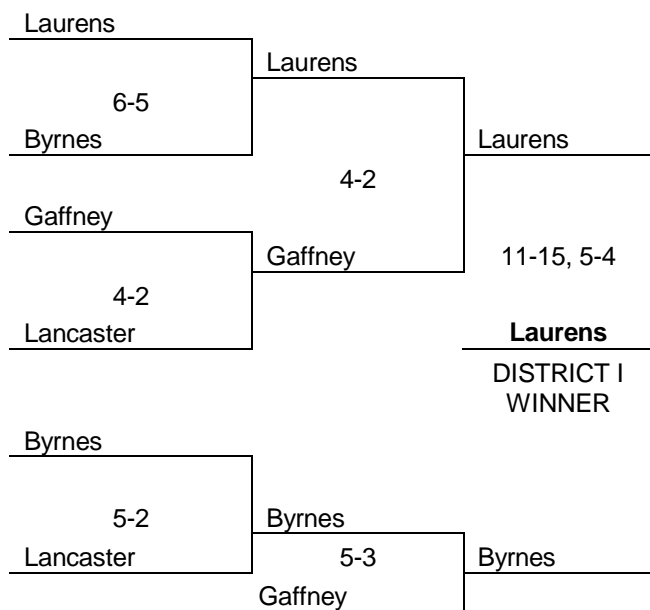

CLASS AAAA SOFTBALL

State Final Series

Game One

Mauldin (10-0)	
	Summerville

Game Two

Mauldin (6-3)	
	Summerville

UPPER STATE

LOWER STATE

NOTE: If game #7 is played, the site will be the same as game #6 but the home team will be determined by a coin toss.

CLASS AAAA SOFTBALL

Upper State

District I

District II

District III

District IV

NOTE: The higher placed team will host in games #3, #4 and #5. In game #6 the undefeated team will host and if game #7 is played, the site will be the same as game #6 but the home team will be determined by a coin toss.

CLASS AAAA SOFTBALL

Lower State

District V

District VI

District VII

District VIII

NOTE: The higher placed team will host in games #3, #4 and #5. In game #6 the undefeated team will host and if game #7 is played, the site will be the same as game #6 but the home team will be determined by a coin toss.

Regions VII or Region VIII 4th place will advance to the play-offs and be placed appropriately (to be determined by those two regions). Region V 5th place will advance to the play-offs and be placed appropriately.