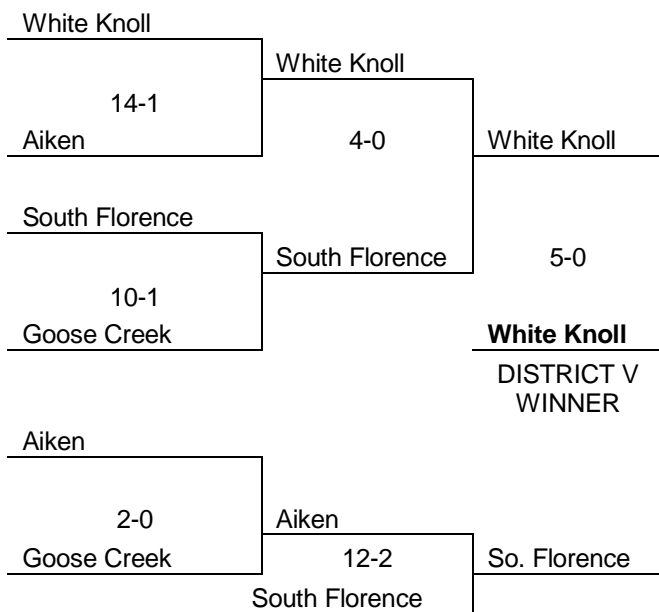

CLASS AAAA SOFTBALL

State Final Series

Game One

Mauldin (10-0)	
	Summerville

Game Two

Mauldin (6-3)	
	Summerville

UPPER STATE

LOWER STATE

NOTE: If game #7 is played, the site will be the same as game #6 but the home team will be determined by a coin toss.

CLASS AAAA SOFTBALL

Upper State

District I

District II

District III

District IV

NOTE: The higher placed team will host in games #3, #4 and #5. In game #6 the undefeated team will host and if game #7 is played, the site will be the same as game #6 but the home team will be determined by a coin toss.

CLASS AAAA SOFTBALL

Lower State

District V

District VI

District VII

District VIII

NOTE: The higher placed team will host in games #3, #4 and #5. In game #6 the undefeated team will host and if game #7 is played, the site will be the same as game #6 but the home team will be determined by a coin toss.