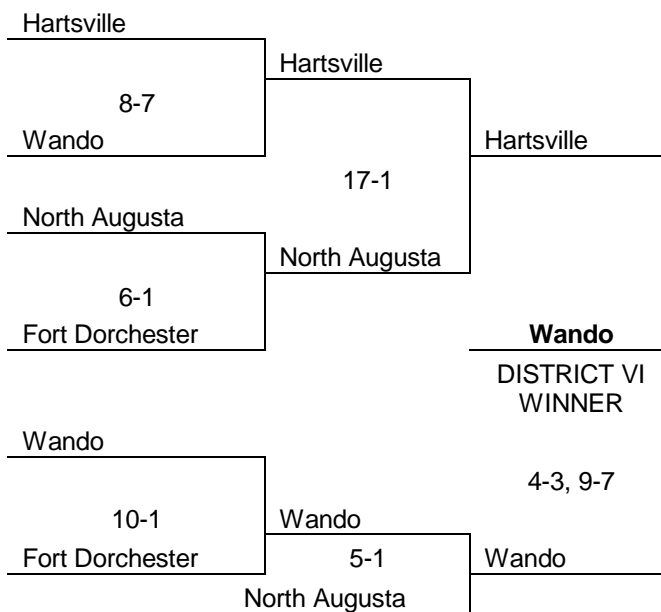

CLASS AAAA SOFTBALL

State Final Series

Game One

Mauldin (10-0)	
	Summerville

Game Two

Mauldin (6-3)	
	Summerville

UPPER STATE

LOWER STATE

NOTE: If game #7 is played, the site will be the same as game #6 but the home team will be determined by a coin toss.

CLASS AAAA SOFTBALL

Upper State

District I

District II

District III

District IV

NOTE: The higher placed team will host in games #3, #4 and #5. In game #6 the undefeated team will host and if game #7 is played, the site will be the same as game #6 but the home team will be determined by a coin toss.

CLASS AAAA SOFTBALL

Lower State

District V

District VI

District VII

District VIII

NOTE: The higher placed team will host in games #3, #4 and #5. In game #6 the undefeated team will host and if game #7 is played, the site will be the same as game #6 but the home team will be determined by a coin toss.

Regions VII or Region VIII 4th place will advance to the play-offs and be placed appropriately (to be determined by those two regions). Region V 5th place will advance to the play-offs and be placed appropriately.