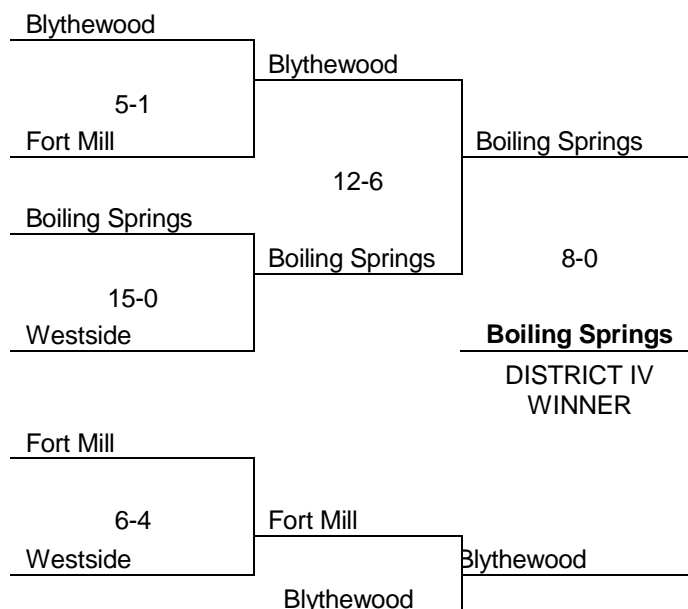

CLASS AAAA SOFTBALL

State Final Series

Game One

Mauldin (10-0)	
	Summerville

Game Two

Mauldin (6-3)	
	Summerville

UPPER STATE

LOWER STATE

NOTE: If game #7 is played, the site will be the same as game #6 but the home team will be determined by a coin toss.

CLASS AAAA SOFTBALL

Upper State

District I

District II

District III

District IV

NOTE: The higher placed team will host in games #3, #4 and #5. In game #6 the undefeated team will host and if game #7 is played, the site will be the same as game #6 but the home team will be determined by a coin toss.

CLASS AAAA SOFTBALL

Lower State

District V

District VI

District VII

District VIII

NOTE: The higher placed team will host in games #3, #4 and #5. In game #6 the undefeated team will host and if game #7 is played, the site will be the same as game #6 but the home team will be determined by a coin toss.

Regions VII or Region VIII 4th place will advance to the play-offs and be placed appropriately (to be determined by those two regions). Region V 5th place will advance to the play-offs and be placed appropriately.