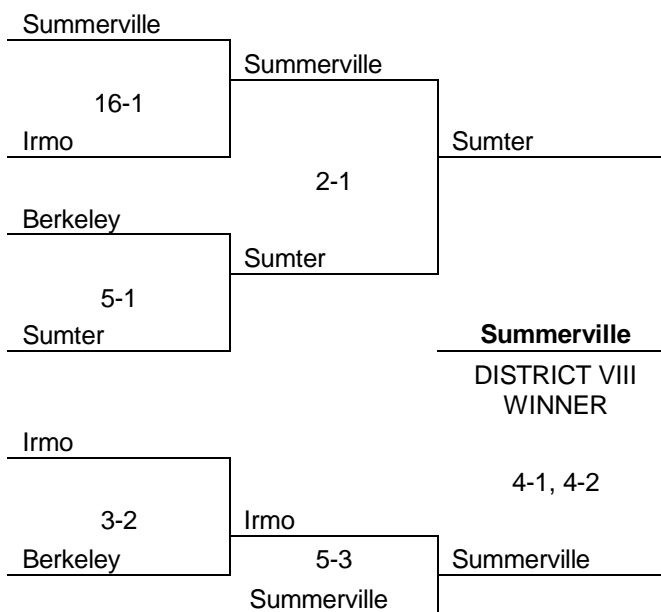

NOTE: If game #7 is played, the site will be the same as game #6 but the home team will be determined by a coin toss.

CLASS AAAA SOFTBALL

Upper State

District I

District II

District III

District IV

NOTE: The higher placed team will host in games #3, #4 and #5. In game #6 the undefeated team will host and if game #7 is played, the site will be the same as game #6 but the home team will be determined by a coin toss.

CLASS AAAA SOFTBALL

Lower State

District V

District VI

District VII

District VIII

NOTE: The higher placed team will host in games #3, #4 and #5. In game #6 the undefeated team will host and if game #7 is played, the site will be the same as game #6 but the home team will be determined by a coin toss.

Regions VII or Region VIII 4th place will advance to the play-offs and be placed appropriately (to be determined by those two regions). Region V 5th place will advance to the play-offs and be placed appropriately.