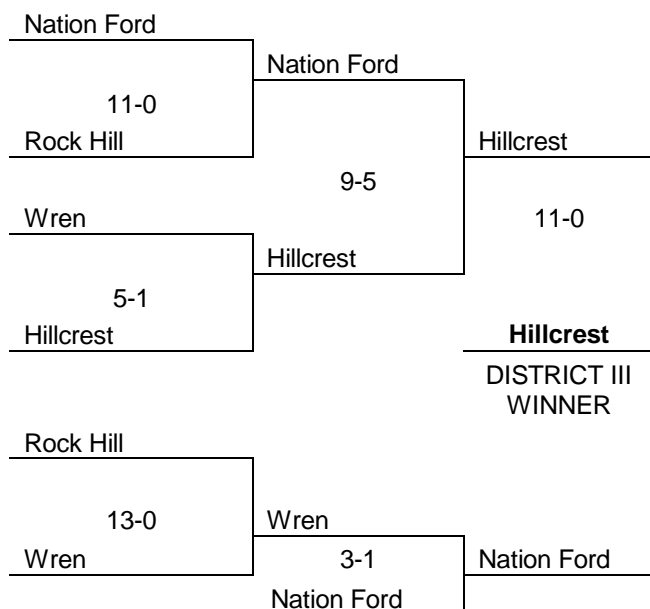

NOTE: If game #7 is played, the site will be the same as game #6 but the home team will be determined by a coin toss.

CLASS AAAA SOFTBALL

Upper State

District I

District II

District III

District IV

NOTE: The higher placed team will host in games #3, #4 and #5. In game #6 the undefeated team will host and if game #7 is played, the site will be the same as game #6 but the home team will be determined by a coin toss.

CLASS AAAA SOFTBALL

Lower State

District V

District VI

District VII

District VIII

NOTE: The higher placed team will host in games #3, #4 and #5. In game #6 the undefeated team will host and if game #7 is played, the site will be the same as game #6 but the home team will be determined by a coin toss.

Regions VII or Region VIII 4th place will advance to the play-offs and be placed appropriately (to be determined by those two regions). Region V 5th place will advance to the play-offs and be placed appropriately.