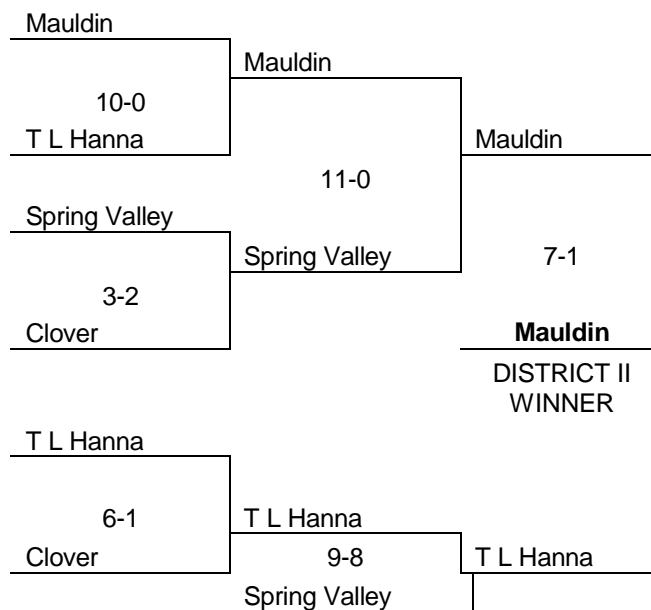

CLASS AAAA SOFTBALL

State Final Series

Game One

Mauldin (10-0)	
	Summerville

Game Two

Mauldin (6-3)	
	Summerville

UPPER STATE

LOWER STATE

NOTE: If game #7 is played, the site will be the same as game #6 but the home team will be determined by a coin toss.

CLASS AAAA SOFTBALL

Upper State

District I

District II

District III

District IV

NOTE: The higher placed team will host in games #3, #4 and #5. In game #6 the undefeated team will host and if game #7 is played, the site will be the same as game #6 but the home team will be determined by a coin toss.

CLASS AAAA SOFTBALL

Lower State

District V

District VI

District VII

District VIII

NOTE: The higher placed team will host in games #3, #4 and #5. In game #6 the undefeated team will host and if game #7 is played, the site will be the same as game #6 but the home team will be determined by a coin toss.