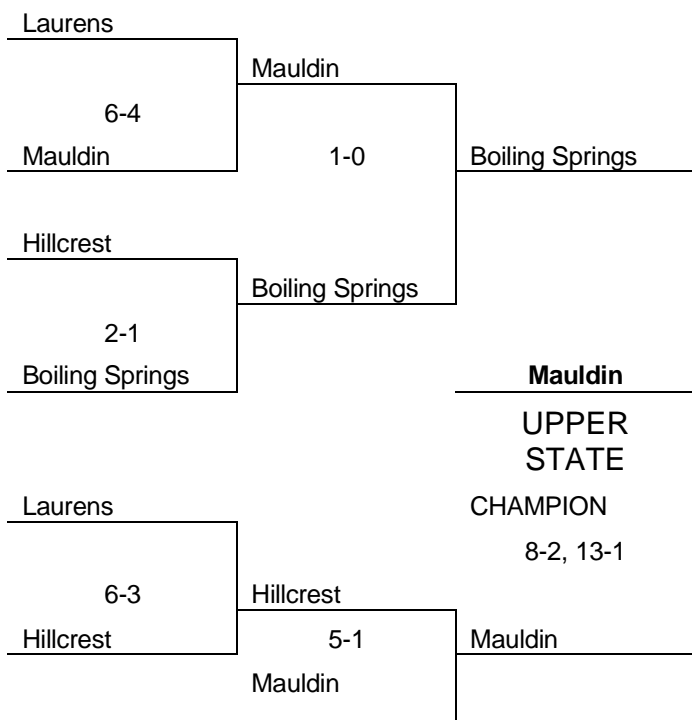

CLASS AAAA SOFTBALL

State Final Series

Game One

Mauldin (10-0)	
	Summerville

Game Two

Mauldin (6-3)	
	Summerville

UPPER STATE

LOWER STATE

NOTE: If game #7 is played, the site will be the same as game #6 but the home team will be determined by a coin toss.

CLASS AAAA SOFTBALL

Upper State

District I

District II

District III

District IV

NOTE: The higher placed team will host in games #3, #4 and #5. In game #6 the undefeated team will host and if game #7 is played, the site will be the same as game #6 but the home team will be determined by a coin toss.

CLASS AAAA SOFTBALL

Lower State

District V

District VI

District VII

District VIII

NOTE: The higher placed team will host in games #3, #4 and #5. In game #6 the undefeated team will host and if game #7 is played, the site will be the same as game #6 but the home team will be determined by a coin toss.

Regions VII or Region VIII 4th place will advance to the play-offs and be placed appropriately (to be determined by those two regions). Region V 5th place will advance to the play-offs and be placed appropriately.