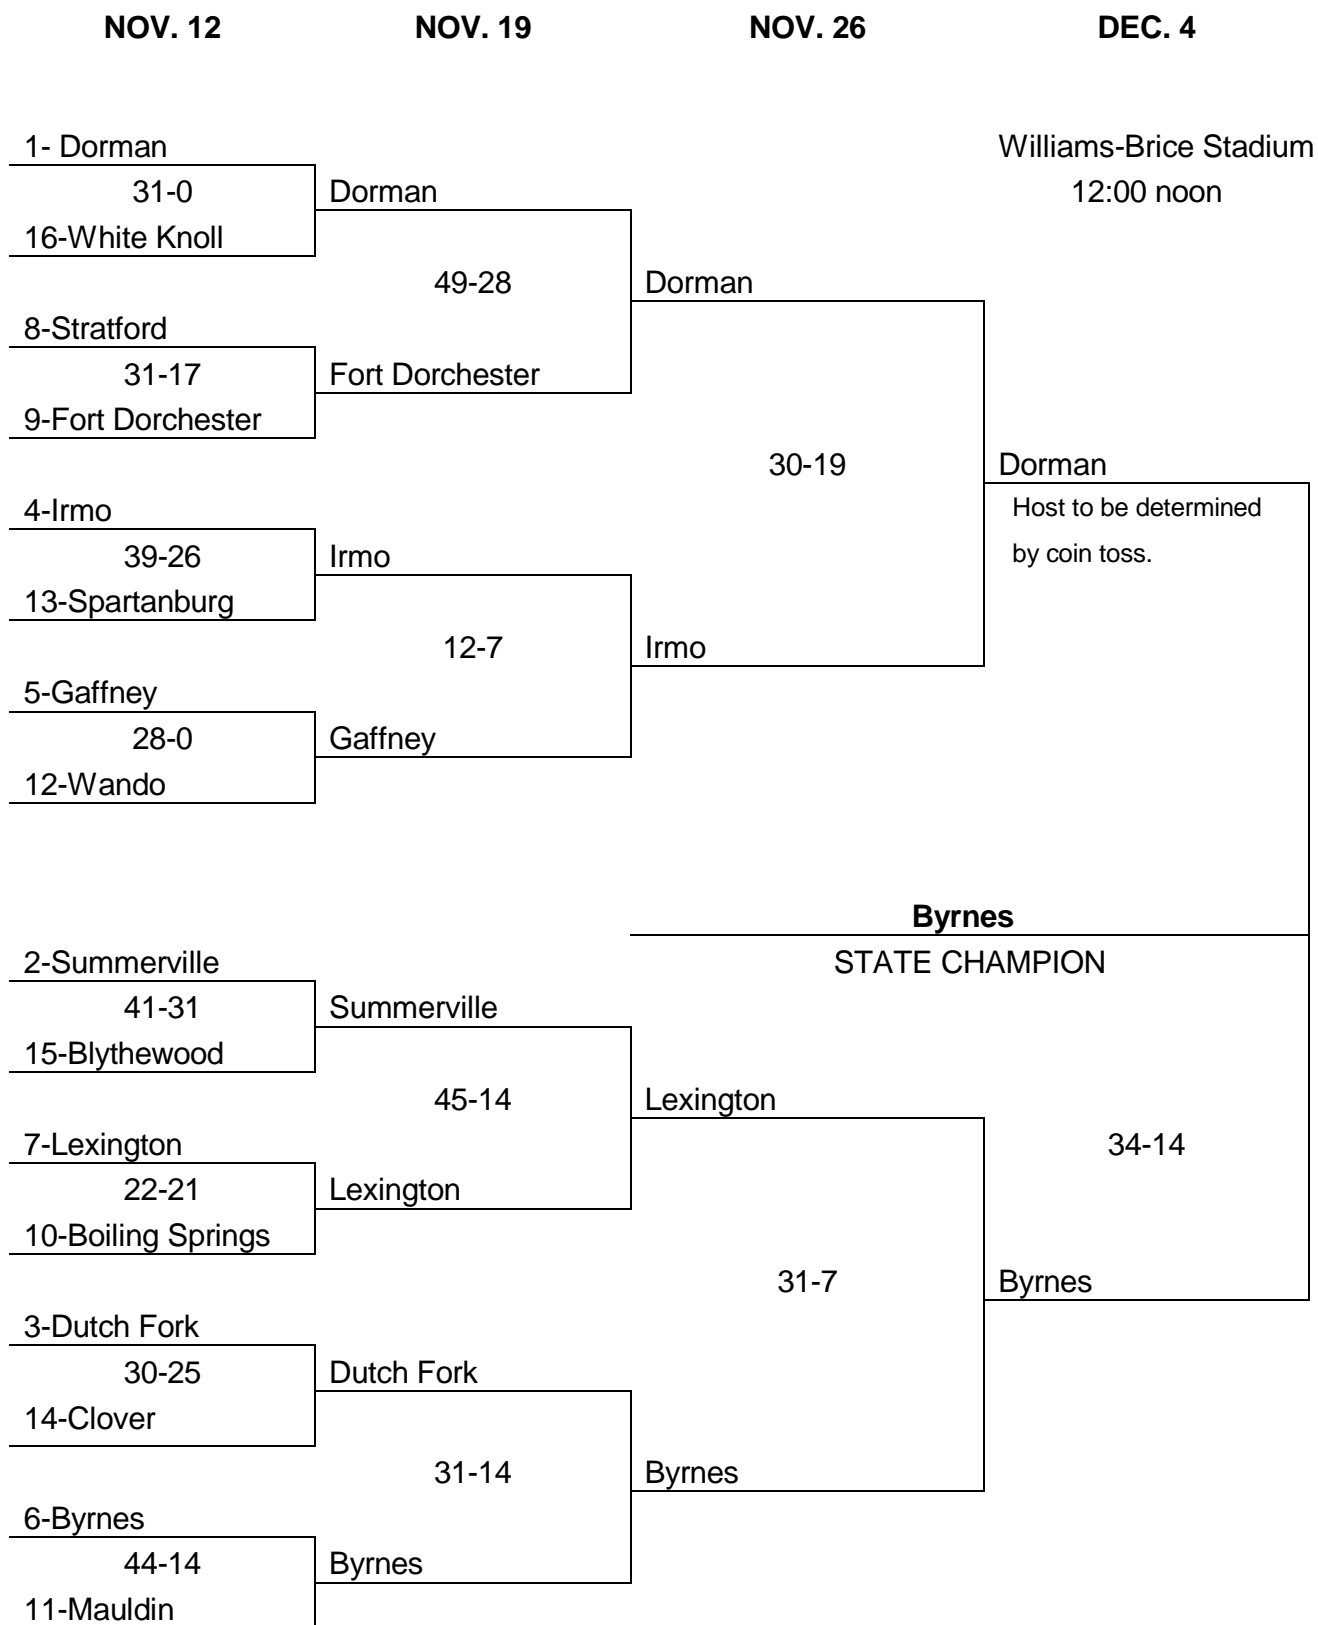

CLASS AAAA FOOTBALL - DIVISION I

SEEDING BY POINT SYSTEM - HIGHEST SEED HOST