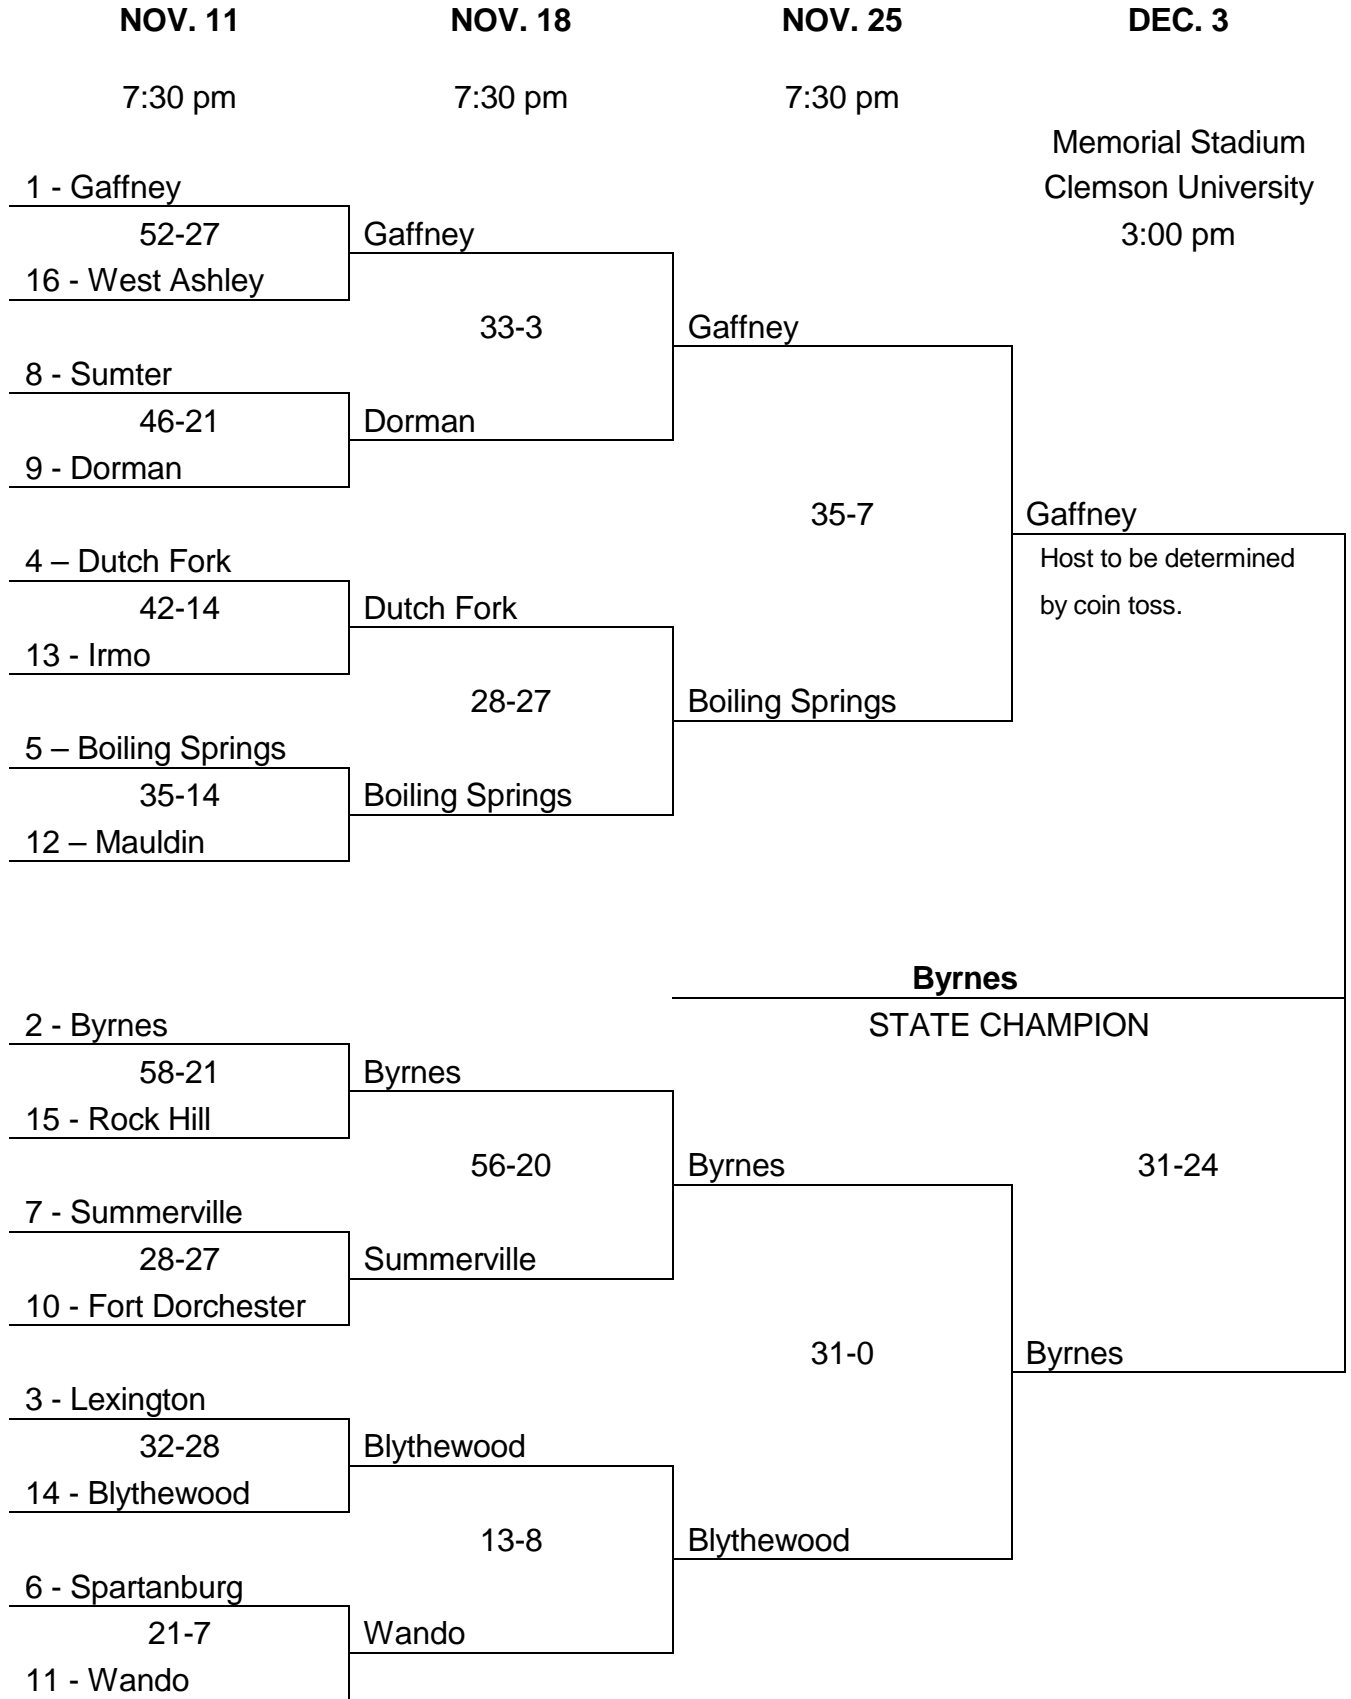

**CLASS AAAA FOOTBALL - DIVISION I**

SEEDING BY POINT SYSTEM - HIGHEST SEED HOST