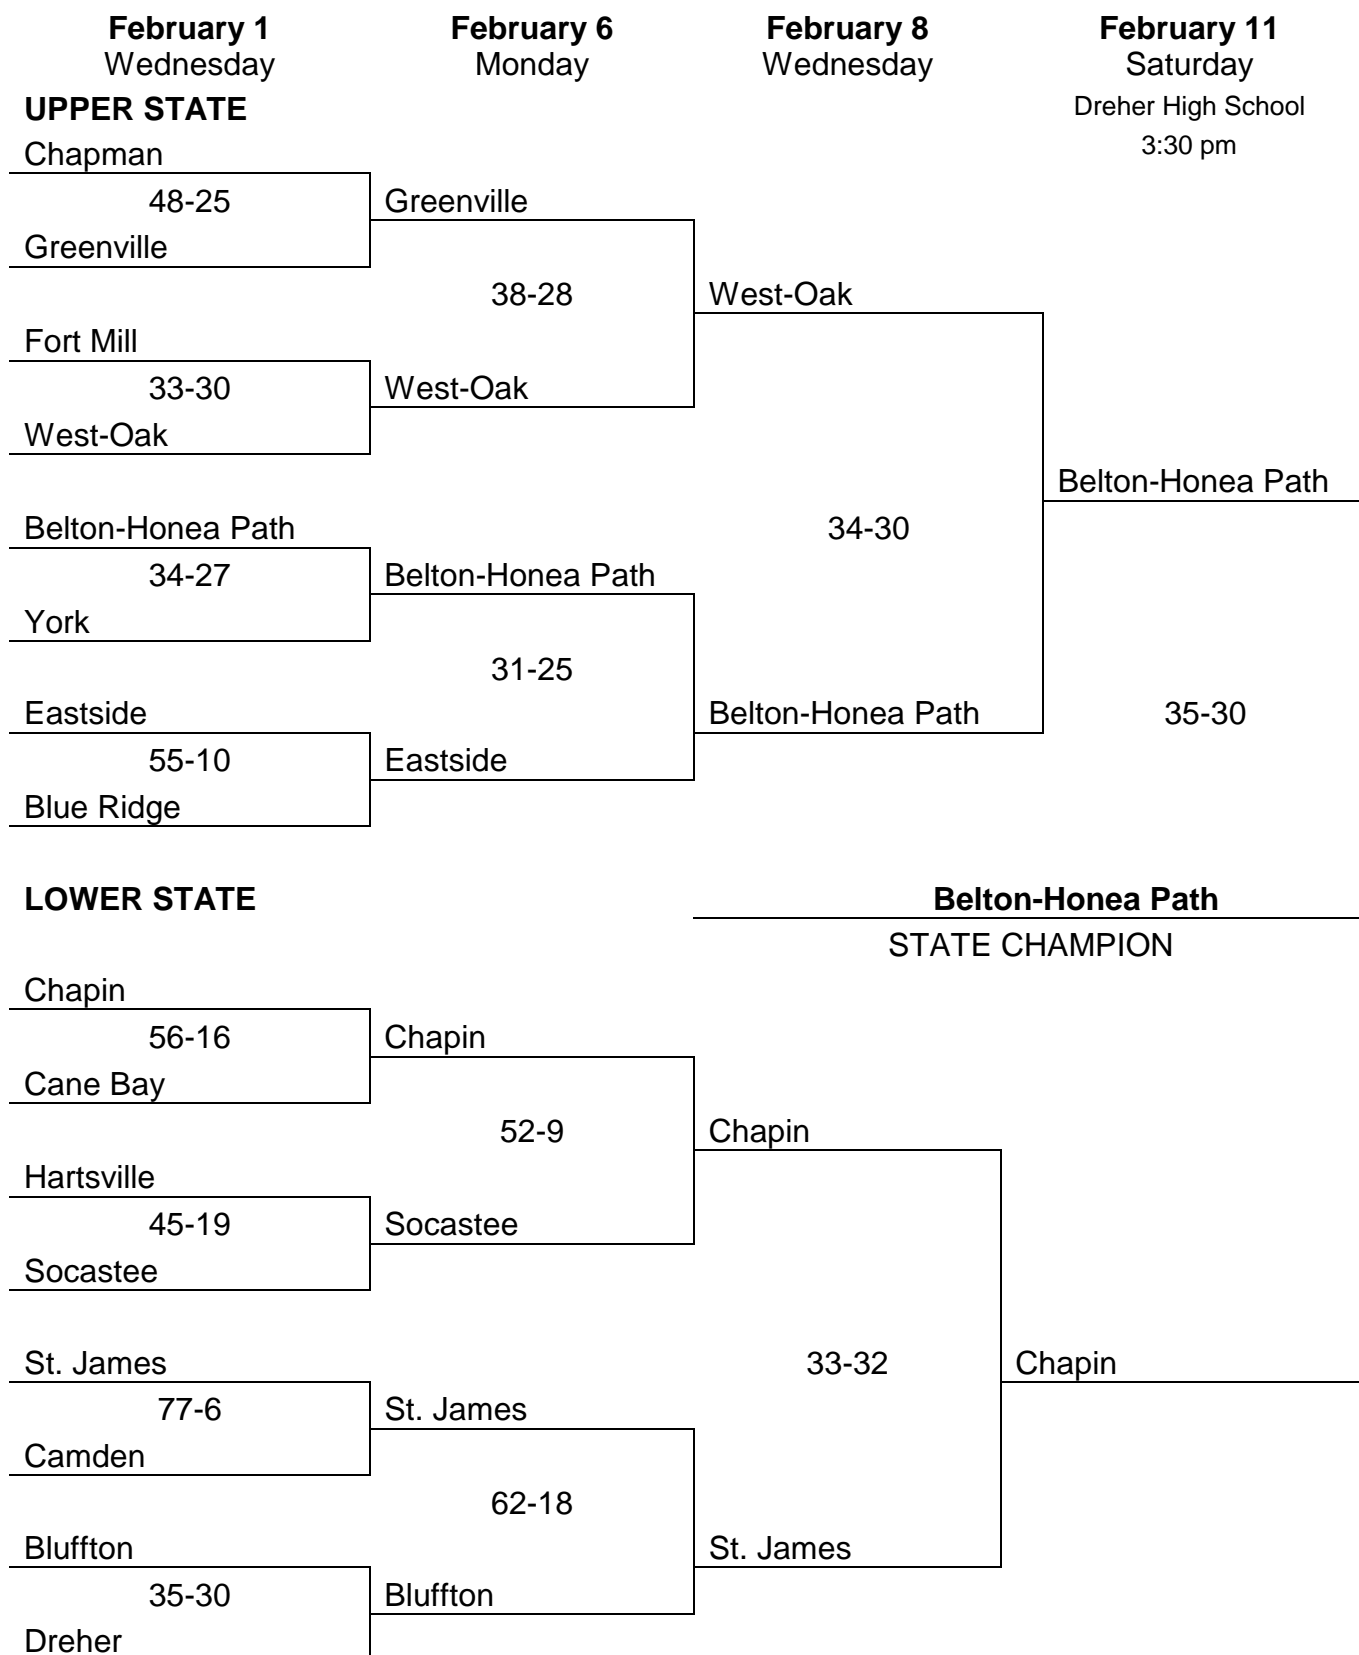

CLASS AAA WRESTLING - DUALS

Higher Region Finish will always host Lower Region Finish. If two teams finish in the same position within their respective Region, the bracket will determine the host

Host school will be responsible for securing officials.