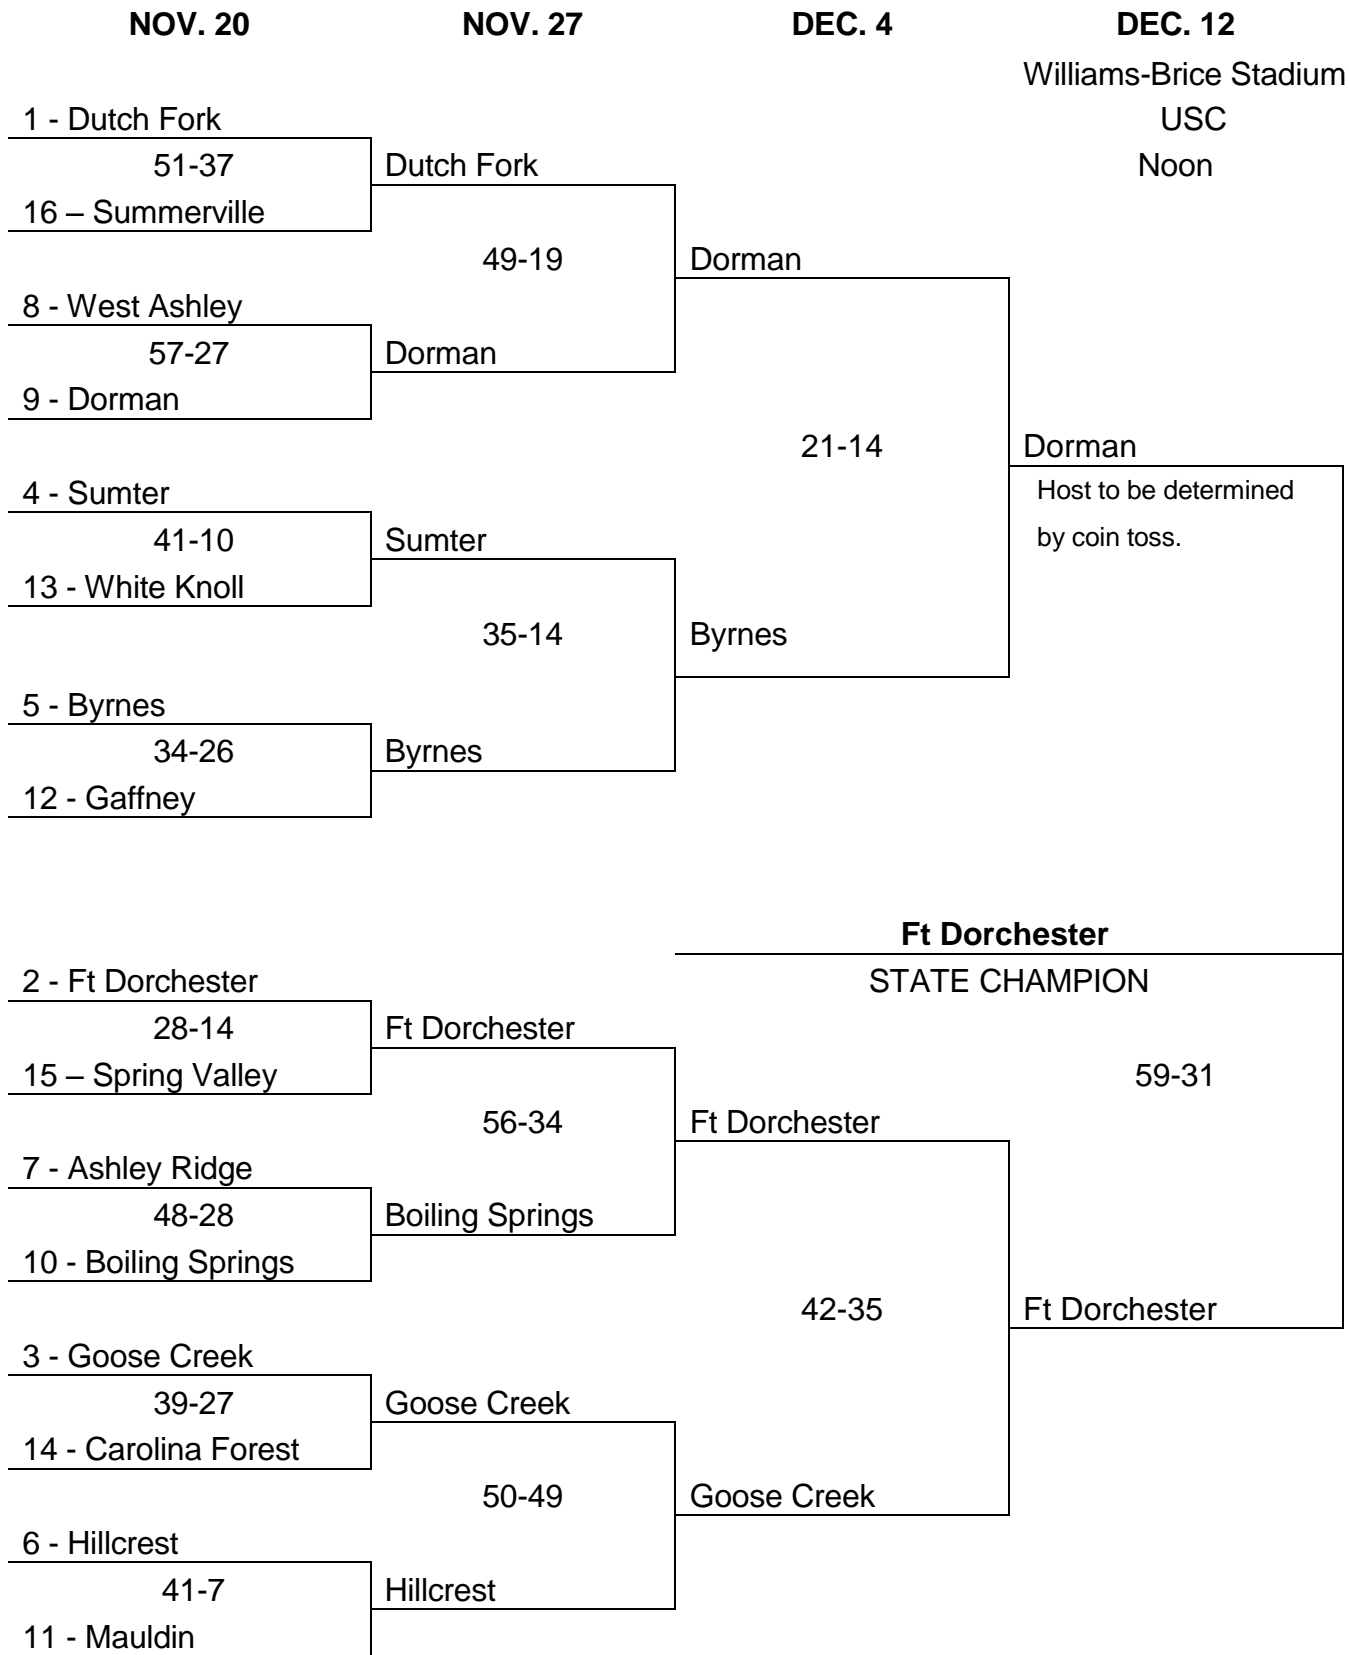

CLASS AAAA FOOTBALL - DIVISION I

SEEDING BY POINT SYSTEM - HIGHEST SEED HOST